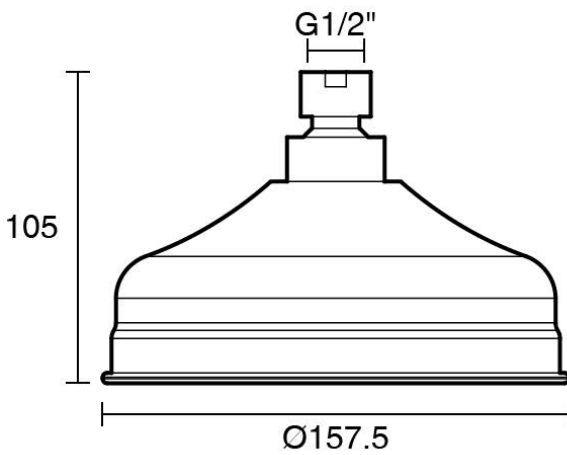

Milli Monument Edit Shower Rose Only 158mm Brushed Gunmetal (3 Star)

4204510

SPECIFICATIONS

Recommended Use	Domestic, Hotel & Commercial
Colour	Brushed Gunmetal
Finish	Brushed
Material	DR Brass
Recommended Pressure Range	150 - 500 kPa
Maximum Continuous Working Temperature	80 deg C
Suitable for Storage Tank Hot Water	Yes
Suitable for Continuous Flow Hot Water	Yes
Suitable for Gravity Feed Hot Water	No

WARRANTY

Warranty - Domestic Use	15 Years
Spare Parts & Labour	12 Months

Please refer to Warranty Page for full Terms and Conditions

Dimensions are nominal measurements only.

CLEANING RECOMMENDATIONS:

We recommend the use of soapy water or approved cleaners. This product should not be cleaned with abrasive materials. Damage caused by any improper treatment is not covered by the product warranty. Refer to Warranty Conditions

Disclaimer: Products in this specification manual must by regulation be installed by licensed and registered trade people. The manufacturer/distributor reserves the right to vary specifications or delete models from their range without prior notification. Dimensions are nominal measurements only. Dimensions and set-outs listed are correct at time of publication however the manufacturer/distributor takes no responsibility for printing errors.

Published 22/02/2023

To see the complete Milli range go to www.reece.com.au