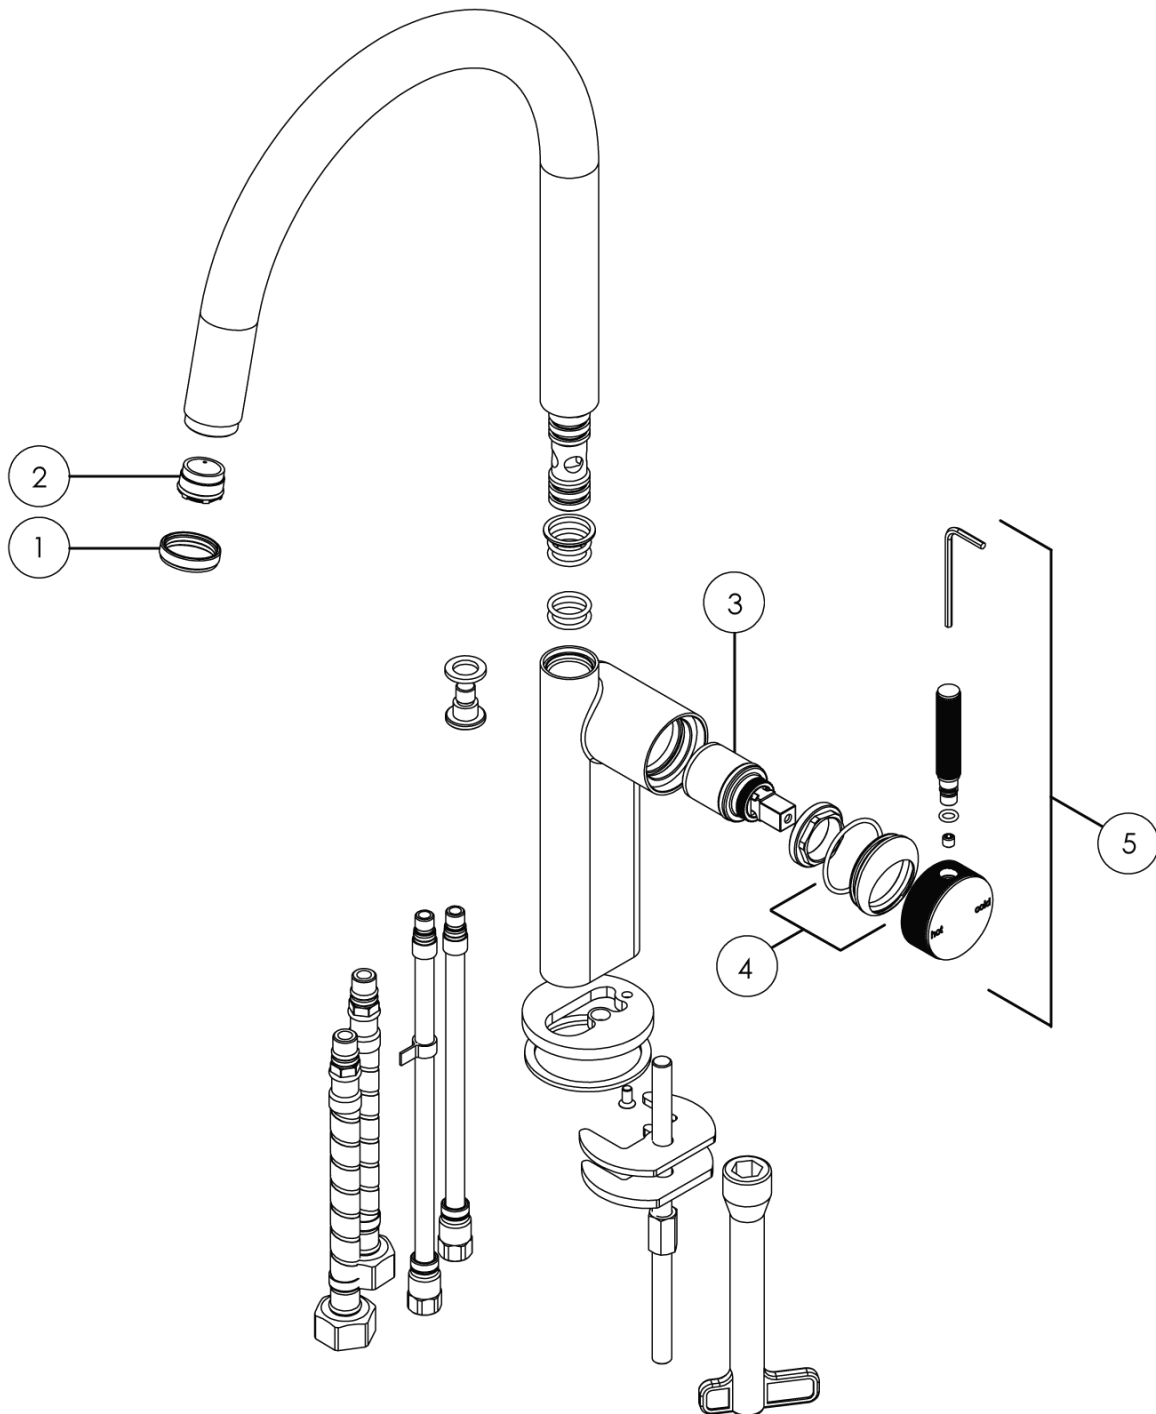

**Milli Etch Gooseneck Sink Mixer Matte Black (5 Star)**

**21883**

No.	Description	Code
1.	Milli Etch Sink Outlet Knurled Retainer	29841
2.	NEOPERL CACHE TJ COINSLLOT 1.75 GPM	43.2261.45000
3.	Geann GN-25P-D2-3	40399
4.	Mill Etch Sink Mixer Dome Assy	29981
5.	Milli Etch Side Leve Handle	29769