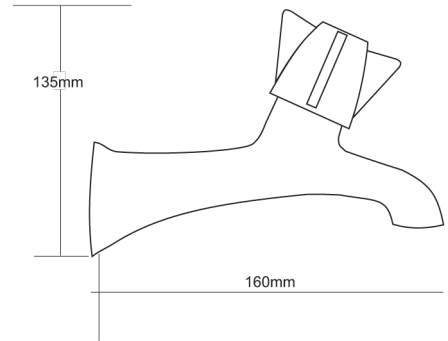

## REECE Bath Taps 20mm **RCEB2**

### TECHNICAL DETAILS

10 Year Warranty

Solid Metal Handles

European Non-Rising Headworks

Watermark/Codemark Certified

Line Drawing Representative of Product Dimensions  
See Image at left for actual Handle Style