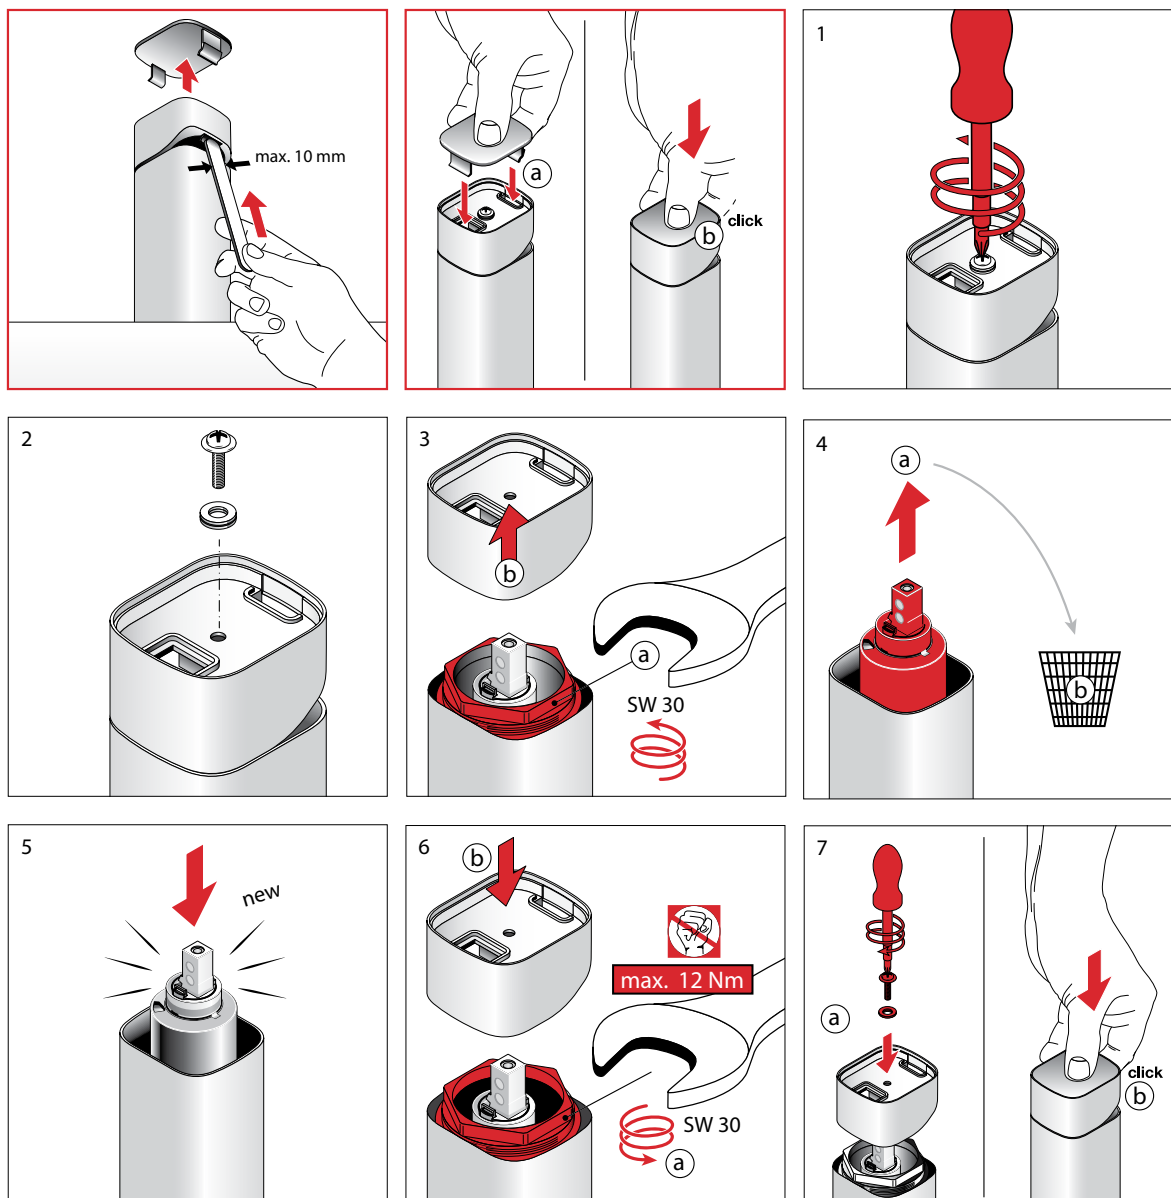

Tech Page Version 2

LAUFEN
Bathrooms Culture since 1862 www.laufen.com

reece

LAUFEN

CITY PLUS ZERO BASIN MIXER

Important Note

Mixer must be installed to the requirements of AS/NZS 3500 by a qualified plumber. Your mixer comes to you already factory assembled and tested. We do not recommend the dismantling of any internal part of the mixer. The mixers are factory tested and sealed so as to give the best performance.

Note: Pop up Waste Rod not included with product.

Plumbers, please ensure a copy of the installation instructions is left with the end user for future reference

LAUFEN

CITY PLUS ZERO BASIN MIXER

Service

Replacement of the cartridge