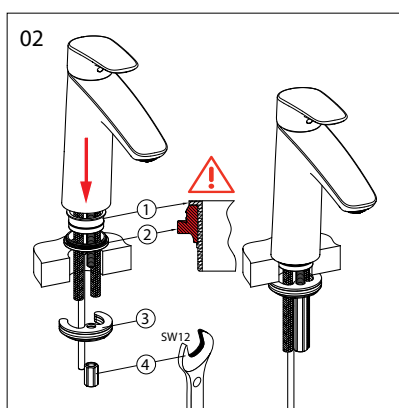

Tech Page Version 2

LAUFEN
Bathrooms Culture since 1862 www.laufen.com

reece

LAUFEN

CITY PLUS ZERO BASIN MIXER

Important Note

Mixer must be installed to the requirements of AS/NZS 3500 by a qualified plumber. Your mixer comes to you already factory assembled and tested. We do not recommend the dismantling of any internal part of the mixer. The mixers are factory tested and sealed so as to give the best performance.

Note: Pop up Waste Rod not included with product.

Plumbers, please ensure a copy of the installation instructions is left with the end user for future reference

LAUFEN

CITY PLUS ZERO BASIN MIXER

Service

Replacement of the cartridge