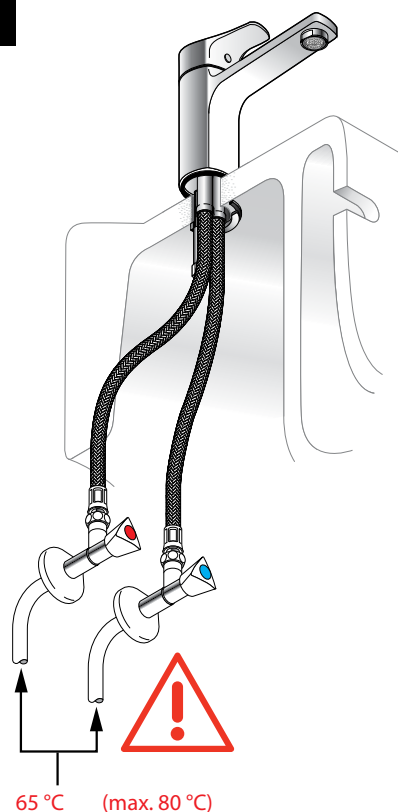

LAUFEN

CITY PLUS ZERO BASIN MIXER

Important Note

Mixer must be installed to the requirements of AS/NZS 3500 by a qualified plumber. Your mixer comes to you already factory assembled and tested. We do not recommend the dismantling of any internal part of the mixer. The mixers are factory tested and sealed so as to give the best performance.

INSTALLATION INSTRUCTIONS

Important information to be observed before commissioning:

- Use only original parts from LAUFEN.
- LAUFEN accepts no responsibility for malfunctions resulting from incorrect installation or poor water quality.