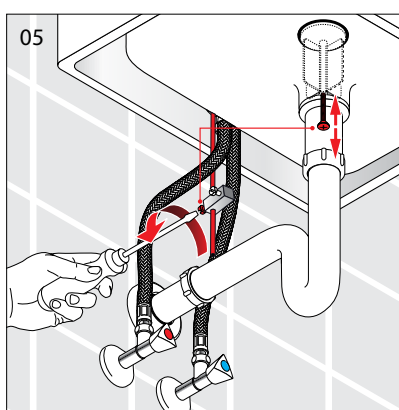

Tech Page Version 2

LAUFEN
Bathrooms Culture since 1862 www.laufen.com

reece

LAUFEN

CITY PLUS ZERO BASIN MIXER

Important Note

Mixer must be installed to the requirements of AS/NZS 3500 by a qualified plumber. Your mixer comes to you already factory assembled and tested. We do not recommend the dismantling of any internal part of the mixer. The mixers are factory tested and sealed so as to give the best performance.

Note: Pop up Waste Rod not included with product.

Plumbers, please ensure a copy of the installation instructions is left with the end user for future reference

LAUFEN

CITY PLUS ZERO BASIN MIXER

Service

Replacement of the cartridge