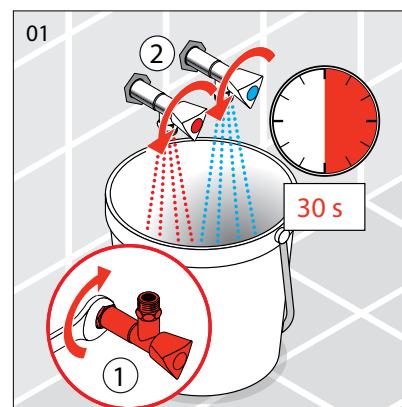

Tech Page Version 2

LAUFEN
Bathrooms Culture since 1862 www.laufen.com

reece

LAUFEN

CITY PLUS ZERO BASIN MIXER

Important Note

Mixer must be installed to the requirements of AS/NZS 3500 by a qualified plumber. Your mixer comes to you already factory assembled and tested. We do not recommend the dismantling of any internal part of the mixer. The mixers are factory tested and sealed so as to give the best performance.

Note: Pop up Waste Rod not included with product.

Plumbers, please ensure a copy of the installation instructions is left with the end user for future reference

LAUFEN

CITY PLUS ZERO BASIN MIXER

Service

Replacement of the cartridge