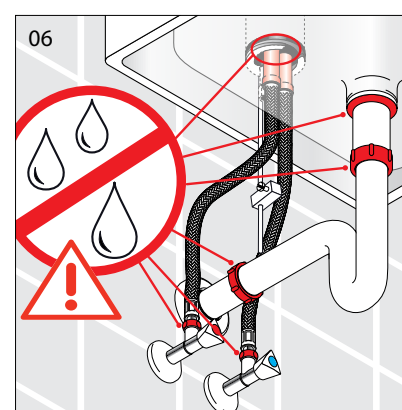

Tech Page Version 2

LAUFEN
Bathrooms Culture since 1862 www.laufen.com

reece

LAUFEN

CITY PLUS ZERO BASIN MIXER

Important Note

Mixer must be installed to the requirements of AS/NZS 3500 by a qualified plumber. Your mixer comes to you already factory assembled and tested. We do not recommend the dismantling of any internal part of the mixer. The mixers are factory tested and sealed so as to give the best performance.

Note: Pop up Waste Rod not included with product.

Plumbers, please ensure a copy of the installation instructions is left with the end user for future reference

LAUFEN

CITY PLUS ZERO BASIN MIXER

Service

Replacement of the cartridge