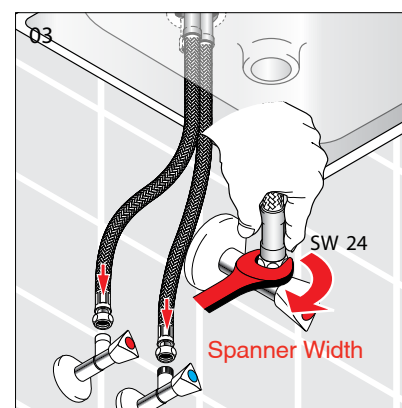

Tech Page Version 2

LAUFEN
Bathrooms Culture since 1862 www.laufen.com

reece

LAUFEN

CITY PLUS ZERO BASIN MIXER

Important Note

Mixer must be installed to the requirements of AS/NZS 3500 by a qualified plumber. Your mixer comes to you already factory assembled and tested. We do not recommend the dismantling of any internal part of the mixer. The mixers are factory tested and sealed so as to give the best performance.

Note: Pop up Waste Rod not included with product.

Plumbers, please ensure a copy of the installation instructions is left with the end user for future reference

LAUFEN

CITY PLUS ZERO BASIN MIXER

Service

Replacement of the cartridge