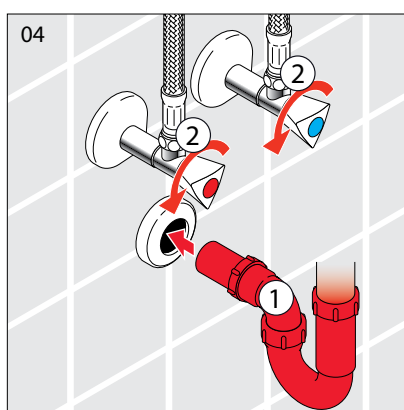

Tech Page Version 2

LAUFEN
Bathrooms Culture since 1862 www.laufen.com

reece

LAUFEN

CITY PLUS ZERO BASIN MIXER

Important Note

Mixer must be installed to the requirements of AS/NZS 3500 by a qualified plumber. Your mixer comes to you already factory assembled and tested. We do not recommend the dismantling of any internal part of the mixer. The mixers are factory tested and sealed so as to give the best performance.

Note: Pop up Waste Rod not included with product.

Plumbers, please ensure a copy of the installation instructions is left with the end user for future reference

LAUFEN

CITY PLUS ZERO BASIN MIXER

Service

Replacement of the cartridge