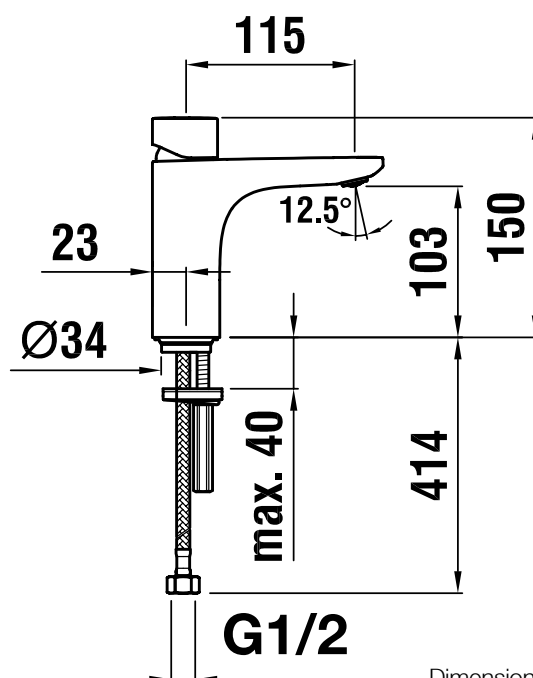

LAUFEN

CITYPLUS ZERO BASIN MIXER

Dimensions are nominal measurements only.

SPECIFICATIONS

Recommended use	Domestic, Hotel and Commercial
Colour availability	Chrome
Pressure rating	Maximum continuous operating pressure 1000kPa. As per AS/NZS3500 pressure must be limited to 500kPa on any new home, extension or renovation. For best performance and longer life we recommend 150-500kPa. Hot and cold water inlet pressure should be equal.
Temperature rating	Maximum continuous working temperature 80°C
Suitable Hot Water Units	Storage Tank: Yes Continuous Flow: Yes Gravity Feed: Not suitable
Additional Information	Colour Options for Handle, (included with product)- Chrome, Night Black, Glacier White, Pure Orange, Matt Chrome & Swiss Flag.