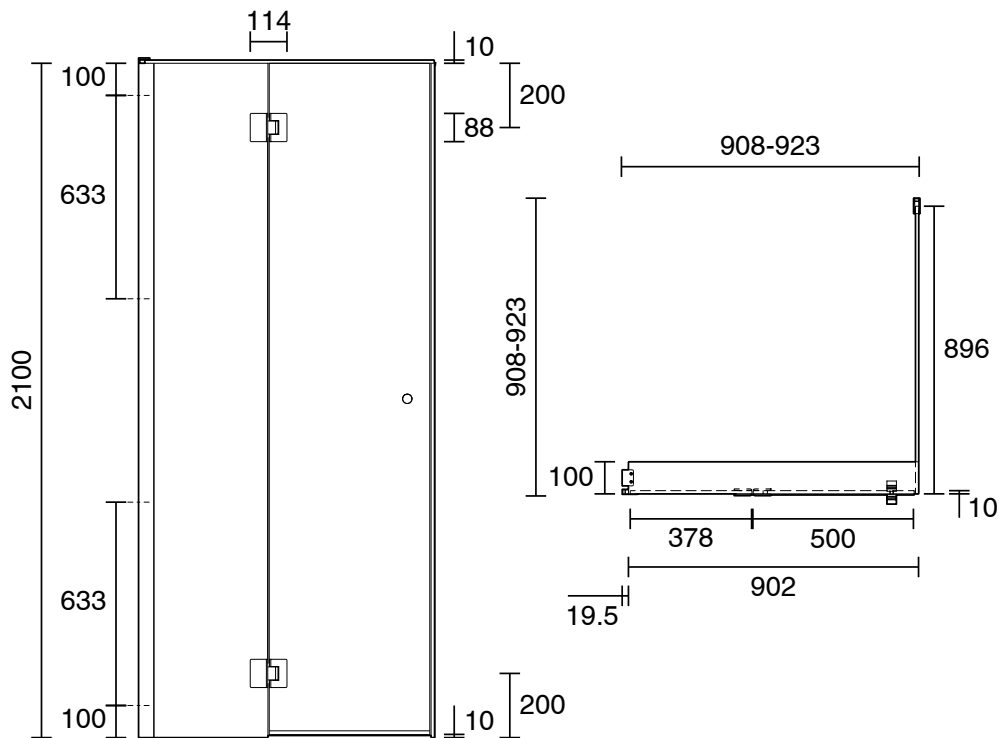

KADO

Kado Lux Frameless Enclosure with Wall Channel 900 x 900mm Brushed Gunmetal

1710046

SPECIFICATIONS

Recommended Use	Domestic;Commercial;Hotel
Colour Finish	Clear
Primary Material	Glass
Frame Configuration	Frameless
Screen Shape	Rectangular
Screen Fixing	Channel
Screen Appearance	Clear
Mounting	Wall

WARRANTY

Warranty - Domestic Use (Years)	7
Spare Parts & Labour (Years)	1

Please refer to Warranty Page for full Terms and Conditions

Dimensions are nominal measurements only.

CLEANING RECOMMENDATIONS:

We recommend the use of soapy water or approved cleaners. This product should not be cleaned with abrasive materials. Damage caused by any improper treatment is not covered by the product warranty. Refer to Warranty Conditions

Disclaimer: Products in this specification manual must by regulation be installed by licensed and registered trade people. The manufacturer/distributor reserves the right to vary specifications or delete models from their range without prior notification. Dimensions are nominal measurements only. Dimensions and set-outs listed are correct at time of publication however the manufacturer/distributor takes no responsibility for printing errors.

Published 31/03/2025

To see the complete Kado range go to www.reece.com.au