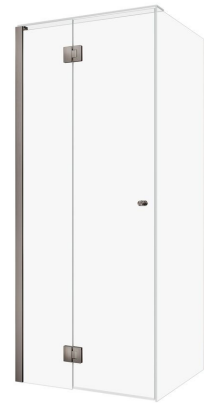

KADO

Kado Lux Frameless Enclosure with Wall Channel 900 x 900mm Brushed Gunmetal

1710046

SPECIFICATIONS

Recommended Use	Domestic;Commercial;Hotel
Colour Finish	Clear
Primary Material	Glass
Frame Configuration	Frameless
Screen Shape	Rectangular
Screen Fixing	Channel
Screen Appearance	Clear
Mounting	Wall

WARRANTY

Warranty - Domestic Use (Years)	7
Spare Parts & Labour (Years)	1

Please refer to Warranty Page for full Terms and Conditions

Dimensions are nominal measurements only.

CLEANING RECOMMENDATIONS:

We recommend the use of soapy water or approved cleaners. This product should not be cleaned with abrasive materials. Damage caused by any improper treatment is not covered by the product warranty. Refer to Warranty Conditions

Disclaimer: Products in this specification manual must by regulation be installed by licensed and registered trade people. The manufacturer/distributor reserves the right to vary specifications or delete models from their range without prior notification. Dimensions are nominal measurements only. Dimensions and set-outs listed are correct at time of publication however the manufacturer/distributor takes no responsibility for printing errors.

Published 31/03/2025

To see the complete Kado range go to www.reece.com.au