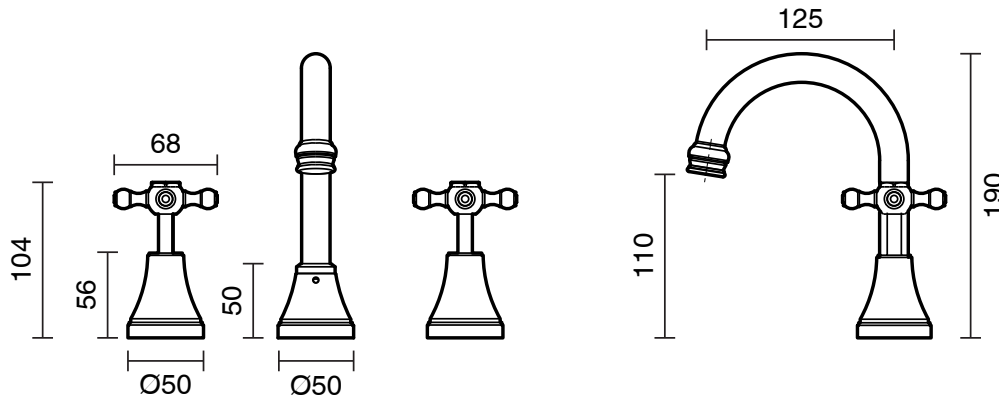

KADO

Kado Era Basin Set Swivel Cross Handles Brass Gold (5 Star)

9507750

SPECIFICATIONS

Recommended Use	Domestic, Hotel & Commercial
Colour	Brass Gold
Finish	Polished
Material	DR Brass
Recommended Pressure Range	150 - 500 kPa
Maximum Continuous Working Temperature	80 deg C
Suitable for Storage Tank Hot Water	Yes
Suitable for Continuous Flow Hot Water	Yes
Suitable for Gravity Feed Hot Water	No

WARRANTY

Warranty - Domestic Use	10 Years
Spare Parts & Labour	12 Months

Please refer to Warranty Page for full Terms and Conditions