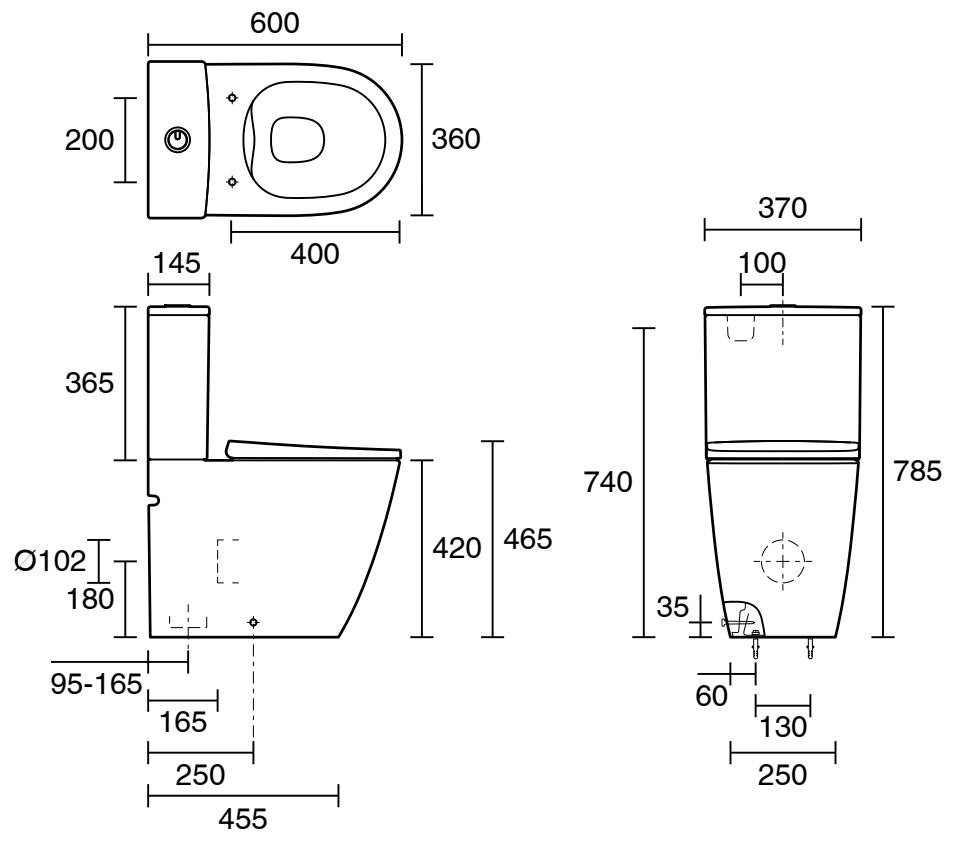

Roca Ona Close Coupled Back To Wall Rimless Back Inlet Toilet Suite with Soft Close Quick Release Toilet Seat White (4 Star)

10047

SPECIFICATIONS	
Recommended Use	Domestic, Hotel & Commercial
Pan Material	Vitreous China
Toilet Seat Material	Urea
Weight of Pan	30.5 kg
Weight of Cistern	13.18 kg
Water Inlet Position	Back Inlet
Toilet Seat Type	Soft Close Quick Release
Rim Configuration	Rimless
Outlet Type	Universal S & P
WARRANTY	
Warranty - Domestic Use	15 Years
Spare Parts & Labour	12 Months
<i>Please refer to Warranty Page for full Terms and Conditions</i>	

Disclaimer: Products in this specification manual must by regulation be installed by licensed and registered trade people. The manufacturer/distributor reserves the right to vary specifications or delete models from their range without prior notification. Dimensions are nominal measurements only. Dimensions and set-outs listed are correct at time of publication however the manufacturer/distributor takes no responsibility for printing errors.