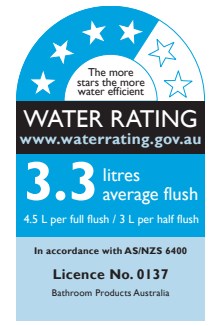

Roca Ona Close Coupled Back To Wall Rimless Back Inlet Toilet Suite with Soft Close Quick Release Toilet Seat White (4 Star)

10047

SPECIFICATIONS	
Recommended Use	Domestic, Hotel & Commercial
Pan Material	Vitreous China
Toilet Seat Material	Urea
Weight of Pan	30.5 kg
Weight of Cistern	13.18 kg
Water Inlet Position	Back Inlet
Toilet Seat Type	Soft Close Quick Release
Rim Configuration	Rimless
Outlet Type	Universal S & P
WARRANTY	
Warranty - Domestic Use	15 Years
Spare Parts & Labour	12 Months
<i>Please refer to Warranty Page for full Terms and Conditions</i>	