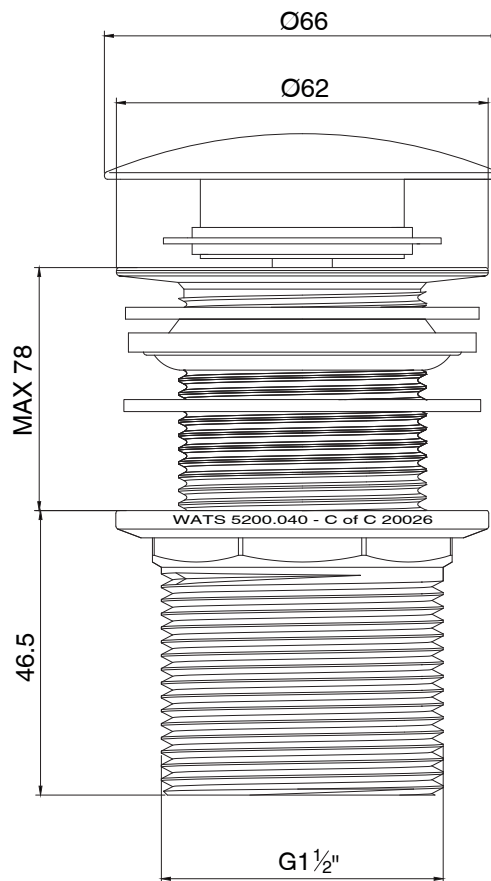

WARRANTY

Replacement Only - Domestic Use	12 Months

Please refer to Warranty Page for full Terms and Conditions