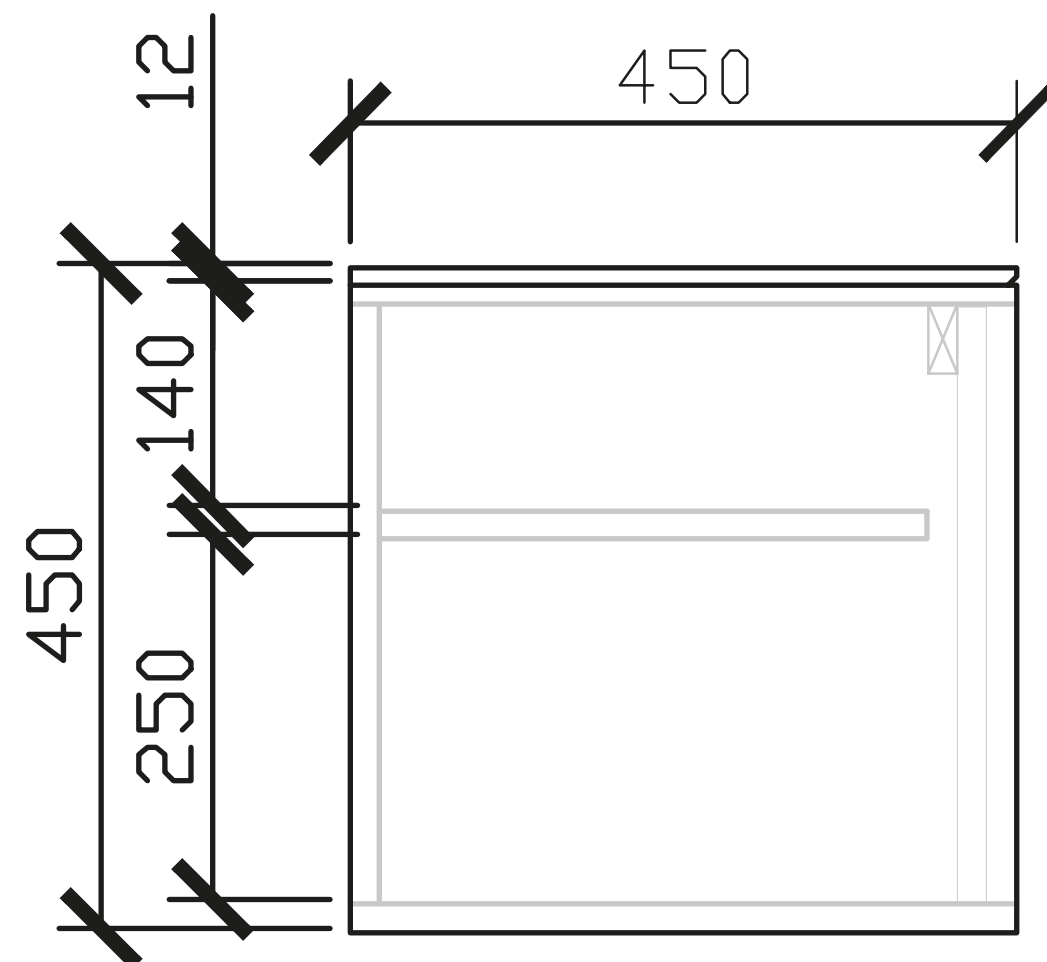

1200W x 450D x 450H

INTERNAL VIEW for all sizes

SIDE VIEW for all sizes