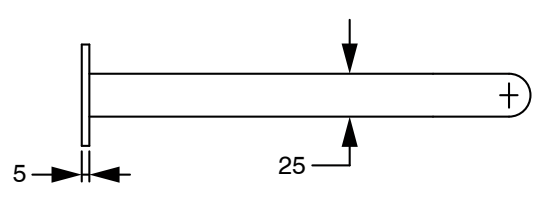

SUSSEX

Sussex Pure Progressive Wall Bath Mixer Tap System 250mm with Diamond Textured Handle Chrome 2224690

SPECIFICATIONS

Recommended Use	Residential;Commercial
Colour Finish	Polished Chrome
Primary Material	DR Brass
Recommended Pressure Range	150 - 500 kPa as per AS3500
Max Continuous Working Temperature (deg C)	65
Min Continuous Working Temperature (deg C)	1

WARRANTY

Residential Use (Years)	40
Commercial Use (Years)	10

Please refer to Sussex Warranty page for full Terms and Conditions

Dimensions are nominal measurements only.

CLEANING RECOMMENDATIONS:

We recommend the use of soapy water or approved cleaners. This product should not be cleaned with abrasive materials. Damage caused by any improper treatment is not covered by the product warranty. Refer to Warranty Conditions

Disclaimer: Products in this specification manual must by regulation be installed by licensed and registered trade people. The manufacturer/distributor reserves the right to vary specifications or delete models from their range without prior notification. Dimensions are nominal measurements only. Dimensions and set-outs listed are correct at time of publication however the manufacturer/distributor takes no responsibility for printing errors.

Published 01/04/2026

To see the complete Sussex range go to www.reece.com.au