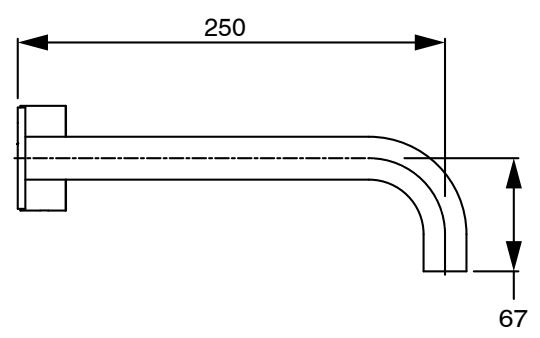

SUSSEX

Sussex Pure Progressive Wall Bath Mixer Tap System 250mm with Diamond Textured Handle Chrome 2224690

SPECIFICATIONS

Recommended Use	Residential;Commercial
Colour Finish	Polished Chrome
Primary Material	DR Brass
Recommended Pressure Range	150 - 500 kPa as per AS3500
Max Continuous Working Temperature (deg C)	65
Min Continuous Working Temperature (deg C)	1

WARRANTY

Residential Use (Years)	40
Commercial Use (Years)	10

Please refer to Sussex Warranty page for full Terms and Conditions

Dimensions are nominal measurements only.

CLEANING RECOMMENDATIONS:

We recommend the use of soapy water or approved cleaners. This product should not be cleaned with abrasive materials. Damage caused by any improper treatment is not covered by the product warranty. Refer to Warranty Conditions

Disclaimer: Products in this specification manual must by regulation be installed by licensed and registered trade people. The manufacturer/distributor reserves the right to vary specifications or delete models from their range without prior notification. Dimensions are nominal measurements only. Dimensions and set-outs listed are correct at time of publication however the manufacturer/distributor takes no responsibility for printing errors.

Published 01/04/2026

To see the complete Sussex range go to www.reece.com.au