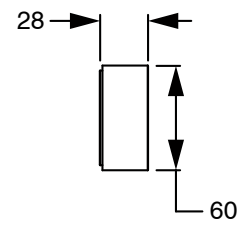

SUSSEX

Sussex Pure Progressive Wall Bath Mixer Tap System 250mm with Diamond Textured Handle Chrome 2224690

SPECIFICATIONS

Recommended Use	Residential;Commercial
Colour Finish	Polished Chrome
Primary Material	DR Brass
Recommended Pressure Range	150 - 500 kPa as per AS3500
Max Continuous Working Temperature (deg C)	65
Min Continuous Working Temperature (deg C)	1

WARRANTY

Residential Use (Years)	40
Commercial Use (Years)	10

Please refer to Sussex Warranty page for full Terms and Conditions