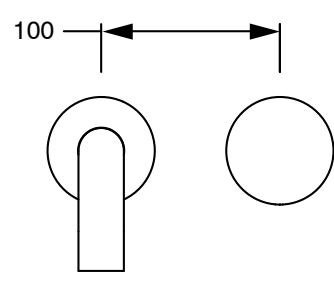

SUSSEX

Sussex Pure Progressive Wall Bath Mixer Tap System 250mm with Diamond Textured Handle Chrome 2224690

SPECIFICATIONS

Recommended Use	Residential;Commercial
Colour Finish	Polished Chrome
Primary Material	DR Brass
Recommended Pressure Range	150 - 500 kPa as per AS3500
Max Continuous Working Temperature (deg C)	65
Min Continuous Working Temperature (deg C)	1

WARRANTY

Residential Use (Years)	40
Commercial Use (Years)	10

Please refer to Sussex Warranty page for full Terms and Conditions

Dimensions are nominal measurements only.

CLEANING RECOMMENDATIONS:

We recommend the use of soapy water or approved cleaners. This product should not be cleaned with abrasive materials. Damage caused by any improper treatment is not covered by the product warranty. Refer to Warranty Conditions

Disclaimer: Products in this specification manual must by regulation be installed by licensed and registered trade people. The manufacturer/distributor reserves the right to vary specifications or delete models from their range without prior notification. Dimensions are nominal measurements only. Dimensions and set-outs listed are correct at time of publication however the manufacturer/distributor takes no responsibility for printing errors.

Published 01/04/2026

To see the complete Sussex range go to www.reece.com.au