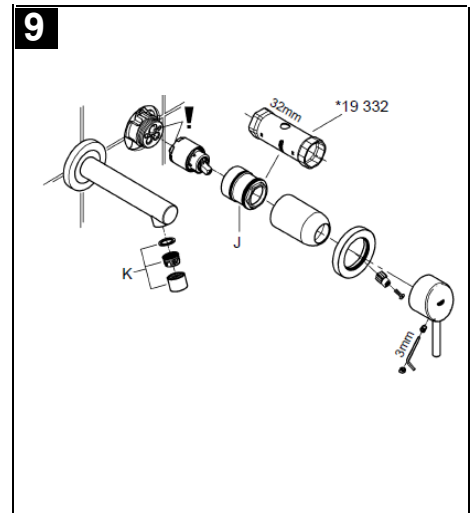

CONCETTO
WALL BATH MIXER TRIMSET
MODEL #19575005

Pure Freude
an Wasser

Product Specifications

Product Description:

Concetto
Two-Hole Bath Mixer Trimset

S-Size
Wall Mounted
Concealed Inwall Body for final installation 32 635 000
Without Concealed Body
Metal Escutcheon
Metal Lever

GROHE StarLight® chrome finish
GROHE AquaGuide Adjustable Mousseur (Aerator)

Center distance 110 mm
Projection 147 mm

Installation instructions

Installation Instructions

Flush piping system prior and after installation of fitting thoroughly!

Shut off hot and cold water supply.

- I. Install escutcheon and lever, see Figs. [3], [4] and [5].
 1. Attach cap (A), see Fig. [3].
 2. Grease seal (B1) and push on escutcheon (B), see Fig. [4].
 3. Attach insulating insert (C) and secure with screw (D), see Fig. [5].
 4. Attach lever (E), screw in set screw (F) using an 3mm allen key and insert plug (G), see Fig. [5].
 If the escutcheon will not slide far enough onto the cap, you must additionally install an extension (see replacement parts fold-out page I, Prod. no.: 46 627 = 25mm).
- II. Install spout, see Figs. [6] and [7].

1. Determine dimension "Y" from the leading edge of built-in fitting housing to face of tiles, see Fig. [6].
 2. Cut connection nipple (H) so that the installation dimension is "Y" + 22mm.
 3. Using an 12mm allen key, screw connection nipple (H) into the built-in fitting housing until the installation dimension is 10mm. Tighten spout (I) from below using an 2,5mm allen key, see Fig. [7].
- Open hot and cold water supply and check connections for watertightness!
Check fitting for correct operation, see Fig. [8].