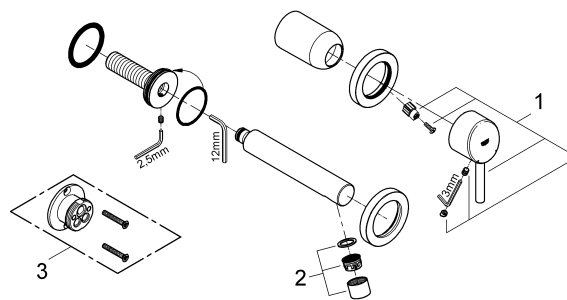

1. Determine dimension "Y" from the leading edge of built-in fitting housing to face of tiles, see Fig. [6].
 2. Cut connection nipple (H) so that the installation dimension is "Y" + 22mm.
 3. Using an 12mm allen key, screw connection nipple (H) into the built-in fitting housing until the installation dimension is 10mm. Tighten spout (I) from below using an 2,5mm allen key, see Fig. [7].
- Open hot and cold water supply and check connections for watertightness!
Check fitting for correct operation, see Fig. [8].

Care

For directions on the care of this fitting, please refer to the accompanying care instructions.

CONCETTO
WALL BATH MIXER TRIMSET
MODEL #19575005

Pure Freude
an Wasser

Spare Parts

Pos.-nr.	Product Description	Order-nr.	Units per package
1	Lever	46756000	1
2	Mousseur	48072000	1
3	Extension - optional extra	46627000	1