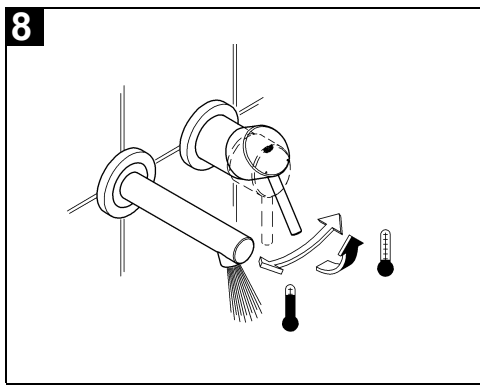

CONCETTO
WALL BATH MIXER TRIMSET
MODEL #19575005

Pure Freude
an Wasser

Product Specifications

Product Description:

Concetto
Two-Hole Bath Mixer Trimset

S-Size
Wall Mounted
Concealed Inwall Body for final installation 32 635 000
Without Concealed Body
Metal Escutcheon
Metal Lever

GROHE StarLight® chrome finish
GROHE AquaGuide Adjustable Mousseur (Aerator)

Center distance 110 mm
Projection 147 mm

Installation instructions

Installation Instructions

Flush piping system prior and after installation of fitting thoroughly!

Shut off hot and cold water supply.

- I. Install escutcheon and lever, see Figs. [3], [4] and [5].
 1. Attach cap (A), see Fig. [3].
 2. Grease seal (B1) and push on escutcheon (B), see Fig. [4].
 3. Attach insulating insert (C) and secure with screw (D), see Fig. [5].
 4. Attach lever (E), screw in set screw (F) using an 3mm allen key and insert plug (G), see Fig. [5].
 If the escutcheon will not slide far enough onto the cap, you must additionally install an extension (see replacement parts fold-out page I, Prod. no.: 46 627 = 25mm).
- II. Install spout, see Figs. [6] and [7].

1. Determine dimension "Y" from the leading edge of built-in fitting housing to face of tiles, see Fig. [6].
 2. Cut connection nipple (H) so that the installation dimension is "Y" + 22mm.
 3. Using an 12mm allen key, screw connection nipple (H) into the built-in fitting housing until the installation dimension is 10mm. Tighten spout (I) from below using an 2,5mm allen key, see Fig. [7].
- Open hot and cold water supply and check connections for watertightness!
Check fitting for correct operation, see Fig. [8].