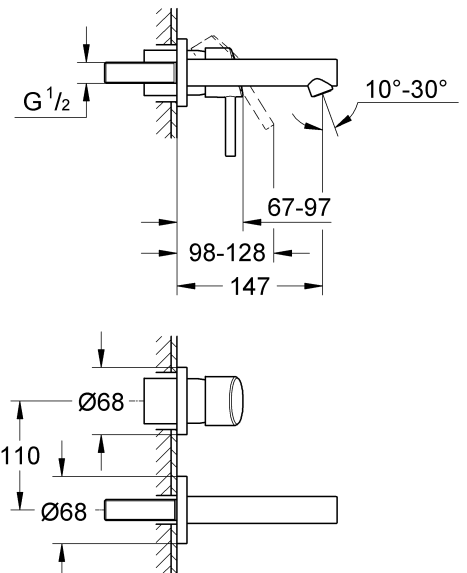

CONCETTO
WALL BATH MIXER TRIMSET
MODEL #19575005

Pure Freude
an Wasser

Product Specifications

Product Description:

Concetto
Two-Hole Bath Mixer Trimset

S-Size
Wall Mounted
Concealed Inwall Body for final installation 32 635 000
Without Concealed Body
Metal Escutcheon
Metal Lever

GROHE StarLight® chrome finish
GROHE AquaGuide Adjustable Mousseur (Aerator)

Center distance 110 mm
Projection 147 mm

Installation instructions

Installation Instructions

Flush piping system prior and after installation of fitting thoroughly!

Shut off hot and cold water supply.

- I. Install escutcheon and lever, see Figs. [3], [4] and [5].
 1. Attach cap (A), see Fig. [3].
 2. Grease seal (B1) and push on escutcheon (B), see Fig. [4].
 3. Attach insulating insert (C) and secure with screw (D), see Fig. [5].
 4. Attach lever (E), screw in set screw (F) using an 3mm allen key and insert plug (G), see Fig. [5].
 If the escutcheon will not slide far enough onto the cap, you must additionally install an extension (see replacement parts fold-out page I, Prod. no.: 46 627 = 25mm).
- II. Install spout, see Figs. [6] and [7].

1. Determine dimension "Y" from the leading edge of built-in fitting housing to face of tiles, see Fig. [6].
 2. Cut connection nipple (H) so that the installation dimension is "Y" + 22mm.
 3. Using an 12mm allen key, screw connection nipple (H) into the built-in fitting housing until the installation dimension is 10mm. Tighten spout (I) from below using an 2,5mm allen key, see Fig. [7].
- Open hot and cold water supply and check connections for watertightness!
Check fitting for correct operation, see Fig. [8].