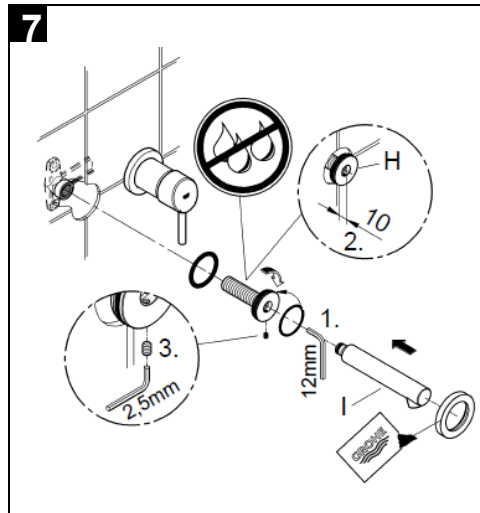

CONCETTO
WALL BATH MIXER TRIMSET
MODEL #19575005

Pure Freude
an Wasser

Product Specifications

Product Description:

Concetto
Two-Hole Bath Mixer Trimset

S-Size
Wall Mounted
Concealed Inwall Body for final installation 32 635 000
Without Concealed Body
Metal Escutcheon
Metal Lever

GROHE StarLight® chrome finish
GROHE AquaGuide Adjustable Mousseur (Aerator)

Center distance 110 mm
Projection 147 mm

Installation instructions

Installation Instructions

Flush piping system prior and after installation of fitting thoroughly!

Shut off hot and cold water supply.

- I. Install escutcheon and lever, see Figs. [3], [4] and [5].
 1. Attach cap (A), see Fig. [3].
 2. Grease seal (B1) and push on escutcheon (B), see Fig. [4].
 3. Attach insulating insert (C) and secure with screw (D), see Fig. [5].
 4. Attach lever (E), screw in set screw (F) using an 3mm allen key and insert plug (G), see Fig. [5].
 If the escutcheon will not slide far enough onto the cap, you must additionally install an extension (see replacement parts fold-out page I, Prod. no.: 46 627 = 25mm).
- II. Install spout, see Figs. [6] and [7].

1. Determine dimension "Y" from the leading edge of built-in fitting housing to face of tiles, see Fig. [6].
 2. Cut connection nipple (H) so that the installation dimension is "Y" + 22mm.
 3. Using an 12mm allen key, screw connection nipple (H) into the built-in fitting housing until the installation dimension is 10mm. Tighten spout (I) from below using an 2,5mm allen key, see Fig. [7].
- Open hot and cold water supply and check connections for watertightness!
Check fitting for correct operation, see Fig. [8].