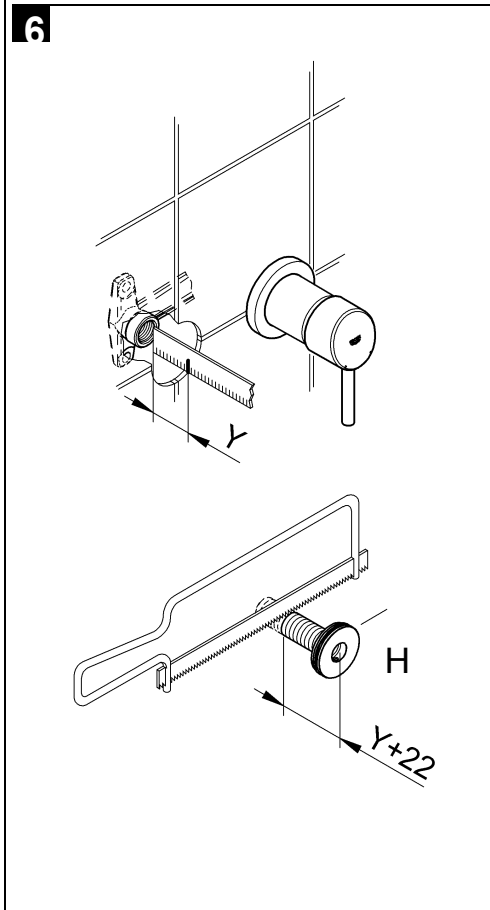

CONCETTO
WALL BATH MIXER TRIMSET
MODEL #19575005

Pure Freude
an Wasser

Product Specifications

Product Description:

Concetto
Two-Hole Bath Mixer Trimset

S-Size
Wall Mounted
Concealed Inwall Body for final installation 32 635 000
Without Concealed Body
Metal Escutcheon
Metal Lever

GROHE StarLight® chrome finish
GROHE AquaGuide Adjustable Mousseur (Aerator)

Center distance 110 mm
Projection 147 mm

Installation instructions

Installation Instructions

Flush piping system prior and after installation of fitting thoroughly!

Shut off hot and cold water supply.

- I. Install escutcheon and lever, see Figs. [3], [4] and [5].
 1. Attach cap (A), see Fig. [3].
 2. Grease seal (B1) and push on escutcheon (B), see Fig. [4].
 3. Attach insulating insert (C) and secure with screw (D), see Fig. [5].
 4. Attach lever (E), screw in set screw (F) using an 3mm allen key and insert plug (G), see Fig. [5].
 If the escutcheon will not slide far enough onto the cap, you must additionally install an extension (see replacement parts fold-out page I, Prod. no.: 46 627 = 25mm).
- II. Install spout, see Figs. [6] and [7].

1. Determine dimension "Y" from the leading edge of built-in fitting housing to face of tiles, see Fig. [6].
 2. Cut connection nipple (H) so that the installation dimension is "Y" + 22mm.
 3. Using an 12mm allen key, screw connection nipple (H) into the built-in fitting housing until the installation dimension is 10mm. Tighten spout (I) from below using an 2,5mm allen key, see Fig. [7].
- Open hot and cold water supply and check connections for watertightness!
Check fitting for correct operation, see Fig. [8].