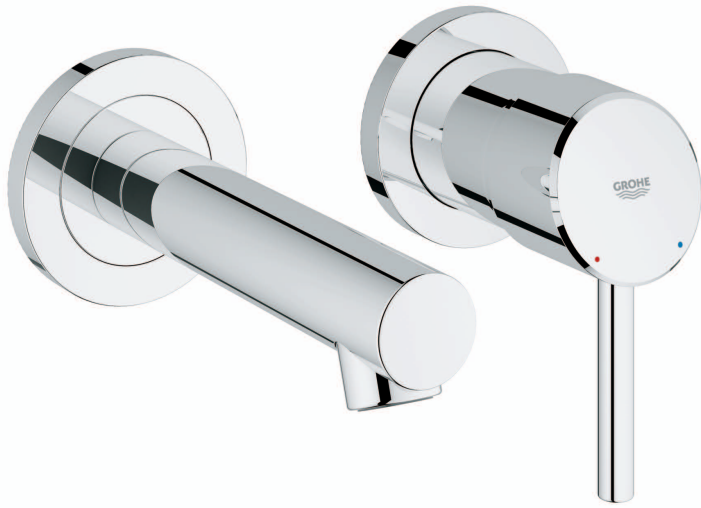

CONCETTO
WALL BATH MIXER TRIMSET
MODEL #19575005

Pure Freude
an Wasser

Product Specifications

Product Description:

Concetto
Two-Hole Bath Mixer Trimset

S-Size
Wall Mounted
Concealed Inwall Body for final installation 32 635 000
Without Concealed Body
Metal Escutcheon
Metal Lever

GROHE StarLight® chrome finish
GROHE AquaGuide Adjustable Mousseur (Aerator)

Center distance 110 mm
Projection 147 mm

Installation instructions

Installation Instructions

Flush piping system prior and after installation of fitting thoroughly!

Shut off hot and cold water supply.

- I. Install escutcheon and lever, see Figs. [3], [4] and [5].
 1. Attach cap (A), see Fig. [3].
 2. Grease seal (B1) and push on escutcheon (B), see Fig. [4].
 3. Attach insulating insert (C) and secure with screw (D), see Fig. [5].
 4. Attach lever (E), screw in set screw (F) using an 3mm allen key and insert plug (G), see Fig. [5].
 If the escutcheon will not slide far enough onto the cap, you must additionally install an extension (see replacement parts fold-out page I, Prod. no.: 46 627 = 25mm).
- II. Install spout, see Figs. [6] and [7].

1. Determine dimension "Y" from the leading edge of built-in fitting housing to face of tiles, see Fig. [6].
 2. Cut connection nipple (H) so that the installation dimension is "Y" + 22mm.
 3. Using an 12mm allen key, screw connection nipple (H) into the built-in fitting housing until the installation dimension is 10mm. Tighten spout (I) from below using an 2,5mm allen key, see Fig. [7].
- Open hot and cold water supply and check connections for watertightness!
Check fitting for correct operation, see Fig. [8].