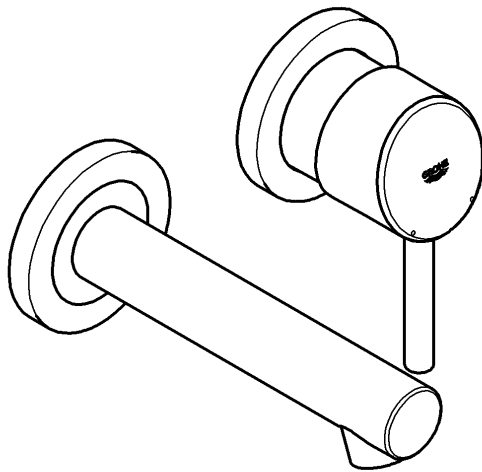

Shut off hot and cold water supply.

- I. Install escutcheon and lever, see Figs. [3], [4] and [5].
 1. Attach cap (A), see Fig. [3].
 2. Grease seal (B1) and push on escutcheon (B), see Fig. [4].
 3. Attach insulating insert (C) and secure with screw (D), see Fig. [5].
 4. Attach lever (E), screw in set screw (F) using an 3mm allen key and insert plug (G), see Fig. [5].
 If the escutcheon will not slide far enough onto the cap, you must additionally install an extension (see replacement parts fold-out page I, Prod. no.: 46 627 = 25mm).
- II. Install spout, see Figs. [6] and [7].

1. Determine dimension "Y" from the leading edge of built-in fitting housing to face of tiles, see Fig. [6].
 2. Cut connection nipple (H) so that the installation dimension is "Y" + 22mm.
 3. Using an 12mm allen key, screw connection nipple (H) into the built-in fitting housing until the installation dimension is 10mm. Tighten spout (I) from below using an 2,5mm allen key, see Fig. [7].
- Open hot and cold water supply and check connections for watertightness!
Check fitting for correct operation, see Fig. [8].

Care

For directions on the care of this fitting, please refer to the accompanying care instructions.

CONCETTO
WALL BATH MIXER TRIMSET
MODEL #19575005

Pure Freude
an Wasser

Spare Parts

Pos.-nr.	Product Description	Order-nr.	Units per package
1	Lever	46756000	1
2	Mousseur	48072000	1
3	Extension - optional extra	46627000	1