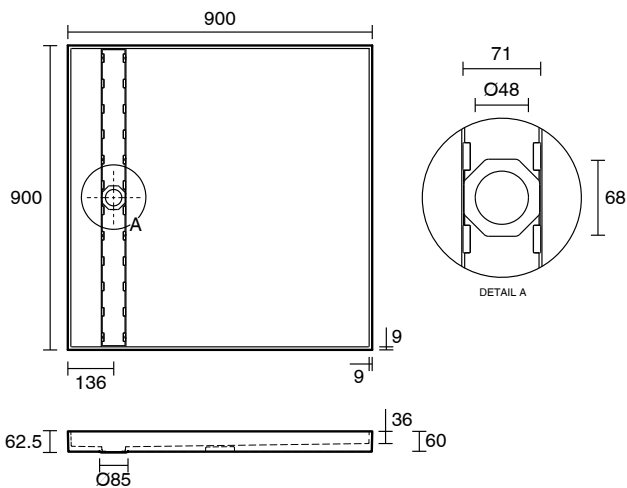

Posh Solus Tile Over Shower Tray with 860mm Long Rear Matte Black Tile Insert Channel Suits Tiles up to 8mm (For 2 Wall / Corner Install) 900mm x 900mm

9512245

SPECIFICATIONS

Recommended Use	Domestic, Hotel & Commercial
Shower Base Colour	Grey
Shower Base Material	SMC
Shower Grate Material	Stainless Steel (316 Grade)
Waste Position	Centre Rear
Shower Base Waste Size	50 mm
Weight of Shower Base	20 kg
Usage	Corner Install

WARRANTY

Warranty - Domestic Use	10 Years
Spare Parts & Labour	12 Months

Please refer to Warranty Page for full Terms and Conditions

Dimensions are nominal measurements only.

CLEANING RECOMMENDATIONS:

We recommend the use of soapy water or approved cleaners. This product should not be cleaned with abrasive materials. Damage caused by any improper treatment is not covered by the product warranty. Refer to Warranty Conditions

Disclaimer: Products in this specification manual must by regulation be installed by licensed and registered trade people. The manufacturer/distributor reserves the right to vary specifications or delete models from their range without prior notification. Dimensions are nominal measurements only. Dimensions and set-outs listed are correct at time of publication however the manufacturer/distributor takes no responsibility for printing errors.

Published 31/07/2023

To see the complete Posh range go to
www.reece.com.au