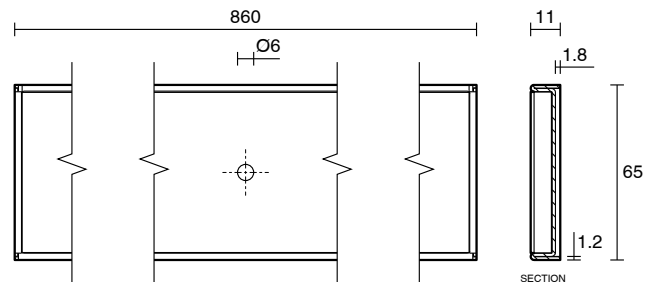

Posh Solus Tile Over Shower Tray with 860mm Long Rear Matte Black Tile Insert Channel Suits Tiles up to 8mm (For 2 Wall / Corner Install) 900mm x 900mm

9512245

SPECIFICATIONS

Recommended Use	Domestic, Hotel & Commercial
Shower Base Colour	Grey
Shower Base Material	SMC
Shower Grate Material	Stainless Steel (316 Grade)
Waste Position	Centre Rear
Shower Base Waste Size	50 mm
Weight of Shower Base	20 kg
Usage	Corner Install

WARRANTY

Warranty - Domestic Use	10 Years
Spare Parts & Labour	12 Months

Please refer to Warranty Page for full Terms and Conditions

Dimensions are nominal measurements only.

CLEANING RECOMMENDATIONS:

We recommend the use of soapy water or approved cleaners. This product should not be cleaned with abrasive materials. Damage caused by any improper treatment is not covered by the product warranty. Refer to Warranty Conditions

Disclaimer: Products in this specification manual must by regulation be installed by licensed and registered trade people. The manufacturer/distributor reserves the right to vary specifications or delete models from their range without prior notification. Dimensions are nominal measurements only. Dimensions and set-outs listed are correct at time of publication however the manufacturer/distributor takes no responsibility for printing errors.

Published 31/07/2023

To see the complete Posh range go to
www.reece.com.au