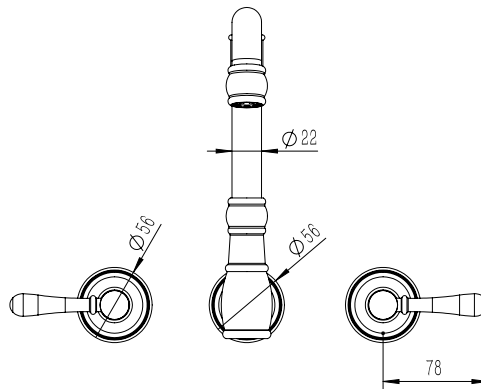

Milli Voir Wall English Kitchen Set Lever Handle Brushed Gunmetal (4 Star)

2265557

SPECIFICATIONS

Recommended Use	Domestic, hotel and commercial
Colour	Gunmetal
Material	DR Brass
Recommended Pressure Range	150 - 500 kPa
Max Continuous Working Pressure	500 kPa
Max Continuous Working Temperature	80 deg C
Suitable for Storage Tank Hot Water	Yes
Suitable for Continuous Flow Hot Water	Yes
Suitable for Gravity Feed Hot Water	No

WARRANTY

Warranty - Domestic Use	15 Years
Spare Parts & Labour	12 Months

Please refer to Warranty Page for full Terms and Conditions

Dimensions are nominal measurements only.

CLEANING RECOMMENDATIONS:

We recommend the use of soapy water or approved cleaners. This product should not be cleaned with abrasive materials. Damage caused by any improper treatment is not covered by the product warranty. Refer to Warranty Conditions

Disclaimer: Products in this specification manual must by regulation be installed by licensed and registered trade people. The manufacturer/distributor reserves the right to vary specifications or delete models from their range without prior notification. Dimensions are nominal measurements only. Dimensions and set-outs listed are correct at time of publication however the manufacturer/distributor takes no responsibility for printing errors.

Published 01/06/2020

To see the complete Milli range go to www.reece.com.au