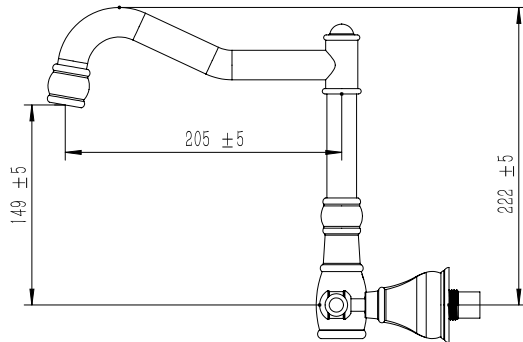

Milli Voir Wall English Kitchen Set Lever Handle Brushed Gunmetal (4 Star)

2265557

SPECIFICATIONS

Recommended Use	Domestic, hotel and commercial
Colour	Gunmetal
Material	DR Brass
Recommended Pressure Range	150 - 500 kPa
Max Continuous Working Pressure	500 kPa
Max Continuous Working Temperature	80 deg C
Suitable for Storage Tank Hot Water	Yes
Suitable for Continuous Flow Hot Water	Yes
Suitable for Gravity Feed Hot Water	No

WARRANTY

Warranty - Domestic Use	15 Years
Spare Parts & Labour	12 Months

Please refer to Warranty Page for full Terms and Conditions

Dimensions are nominal measurements only.

CLEANING RECOMMENDATIONS:

We recommend the use of soapy water or approved cleaners. This product should not be cleaned with abrasive materials. Damage caused by any improper treatment is not covered by the product warranty. Refer to Warranty Conditions

Disclaimer: Products in this specification manual must by regulation be installed by licensed and registered trade people. The manufacturer/distributor reserves the right to vary specifications or delete models from their range without prior notification. Dimensions are nominal measurements only. Dimensions and set-outs listed are correct at time of publication however the manufacturer/distributor takes no responsibility for printing errors.

Published 01/06/2020

To see the complete Milli range go to www.reece.com.au