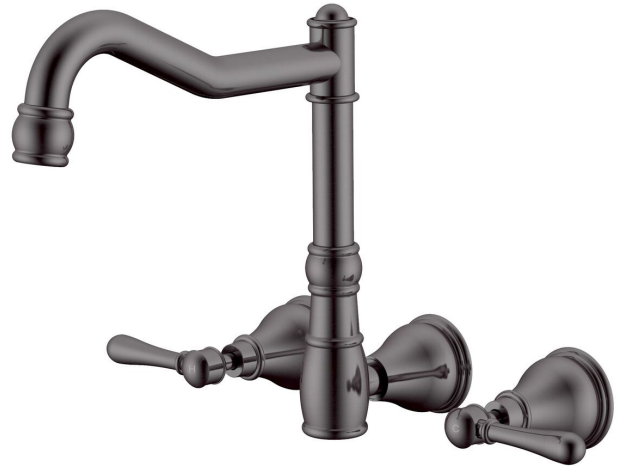

Milli Voir Wall English Kitchen Set Lever Handle Brushed Gunmetal (4 Star)

2265557

SPECIFICATIONS

Recommended Use	Domestic, hotel and commercial
Colour	Gunmetal
Material	DR Brass
Recommended Pressure Range	150 - 500 kPa
Max Continuous Working Pressure	500 kPa
Max Continuous Working Temperature	80 deg C
Suitable for Storage Tank Hot Water	Yes
Suitable for Continuous Flow Hot Water	Yes
Suitable for Gravity Feed Hot Water	No

WARRANTY

Warranty - Domestic Use	15 Years
Spare Parts & Labour	12 Months

Please refer to Warranty Page for full Terms and Conditions

Dimensions are nominal measurements only.

CLEANING RECOMMENDATIONS:

We recommend the use of soapy water or approved cleaners. This product should not be cleaned with abrasive materials. Damage caused by any improper treatment is not covered by the product warranty. Refer to Warranty Conditions

Disclaimer: Products in this specification manual must by regulation be installed by licensed and registered trade people. The manufacturer/distributor reserves the right to vary specifications or delete models from their range without prior notification. Dimensions are nominal measurements only. Dimensions and set-outs listed are correct at time of publication however the manufacturer/distributor takes no responsibility for printing errors.

Published 01/06/2020

To see the complete Milli range go to www.reece.com.au