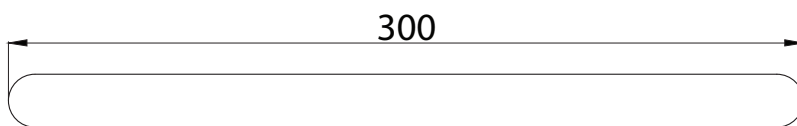

mizu

Mizu Soothe Single Towel Rail 300mm Matte Black

2268107

SPECIFICATIONS

Recommended Use	Domestic, Hotel and Commercial
Colour	Matte Black
Material	Zinc Alloy/Brass

WARRANTY

Domestic Use Replacement Only 10 Years

Please refer to Warranty Page for full Terms and Conditions

Dimensions are nominal measurements only.

CLEANING RECOMMENDATIONS:

We recommend the use of soapy water or approved cleaners. This product should not be cleaned with abrasive materials. Damage caused by any improper treatment is not covered by the product warranty. Refer to Warranty Conditions

Disclaimer: Products in this specification manual must by regulation be installed by licensed and registered trade people. The manufacturer/distributor reserves the right to vary specifications or delete models from their range without prior notification. Dimensions are nominal measurements only. Dimensions and set-outs listed are correct at time of publication however the manufacturer/distributor takes no responsibility for printing errors.

Published 30/08/2020

To see the complete Mizu range go to www.reece.com.au