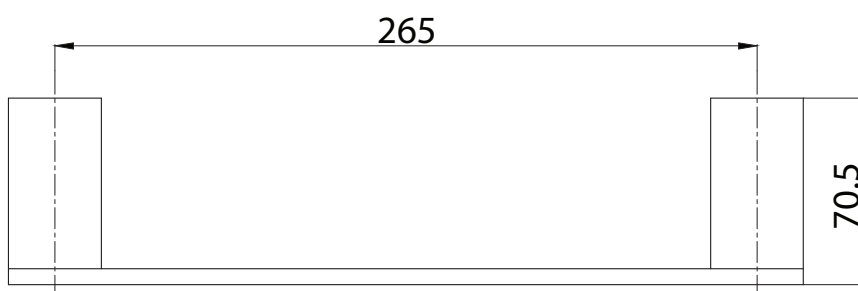

mizu

Mizu Soothe Single Towel Rail 300mm Matte Black

2268107

SPECIFICATIONS

Recommended Use	Domestic, Hotel and Commercial
Colour	Matte Black
Material	Zinc Alloy/Brass

WARRANTY

Domestic Use Replacement Only 10 Years

Please refer to Warranty Page for full Terms and Conditions

Dimensions are nominal measurements only.

CLEANING RECOMMENDATIONS:

We recommend the use of soapy water or approved cleaners. This product should not be cleaned with abrasive materials. Damage caused by any improper treatment is not covered by the product warranty. Refer to Warranty Conditions

Disclaimer: Products in this specification manual must by regulation be installed by licensed and registered trade people. The manufacturer/distributor reserves the right to vary specifications or delete models from their range without prior notification. Dimensions are nominal measurements only. Dimensions and set-outs listed are correct at time of publication however the manufacturer/distributor takes no responsibility for printing errors.

Published 30/08/2020

To see the complete Mizu range go to www.reece.com.au