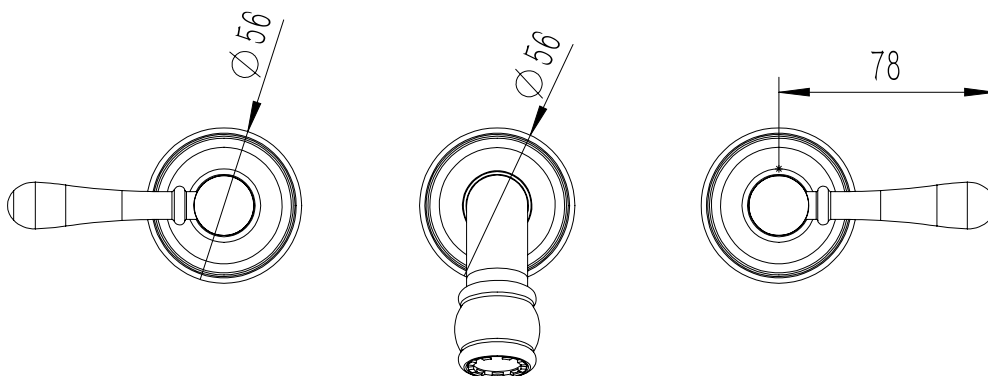

Milli Voir Wall Basin Set Lever Handle 220mm Brushed Nickel (5 Star)

2265462

SPECIFICATIONS

Recommended Use	Domestic, hotel and commercial
Colour	Brushed Nickel
Material	DR Brass
Recommended Pressure Range	150 - 500 kPa
Max Continuous Working Pressure	500 kPa
Max Continuous Working Temperature	80 deg C
Suitable for Storage Tank Hot Water	Yes
Suitable for Continuous Flow Hot Water	Yes
Suitable for Gravity Feed Hot Water	No

WARRANTY

Warranty - Domestic Use	15 Years
Spare Parts & Labour	12 Months

Please refer to Warranty Page for full Terms and Conditions

Dimensions are nominal measurements only.

CLEANING RECOMMENDATIONS:

We recommend the use of soapy water or approved cleaners. This product should not be cleaned with abrasive materials. Damage caused by any improper treatment is not covered by the product warranty. Refer to Warranty Conditions

Disclaimer: Products in this specification manual must by regulation be installed by licensed and registered trade people. The manufacturer/distributor reserves the right to vary specifications or delete models from their range without prior notification. Dimensions are nominal measurements only. Dimensions and set-outs listed are correct at time of publication however the manufacturer/distributor takes no responsibility for printing errors.

Published 01/06/2020

To see the complete Milli range go to www.reece.com.au