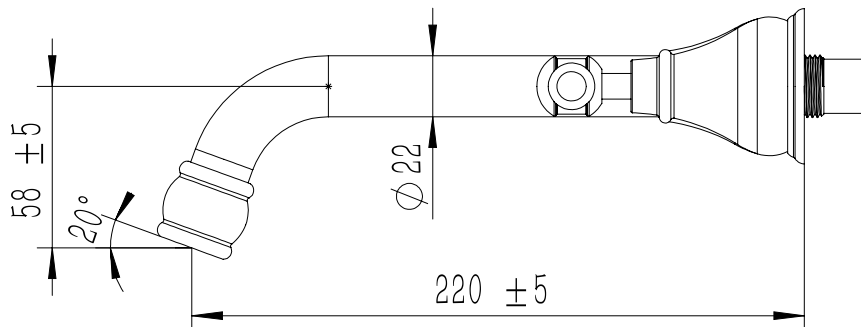

Milli Voir Wall Basin Set Lever Handle 220mm Brushed Nickel (5 Star)

2265462

SPECIFICATIONS

Recommended Use	Domestic, hotel and commercial
Colour	Brushed Nickel
Material	DR Brass
Recommended Pressure Range	150 - 500 kPa
Max Continuous Working Pressure	500 kPa
Max Continuous Working Temperature	80 deg C
Suitable for Storage Tank Hot Water	Yes
Suitable for Continuous Flow Hot Water	Yes
Suitable for Gravity Feed Hot Water	No

WARRANTY

Warranty - Domestic Use	15 Years
Spare Parts & Labour	12 Months

Please refer to Warranty Page for full Terms and Conditions

Dimensions are nominal measurements only.

CLEANING RECOMMENDATIONS:

We recommend the use of soapy water or approved cleaners. This product should not be cleaned with abrasive materials. Damage caused by any improper treatment is not covered by the product warranty. Refer to Warranty Conditions

Disclaimer: Products in this specification manual must by regulation be installed by licensed and registered trade people. The manufacturer/distributor reserves the right to vary specifications or delete models from their range without prior notification. Dimensions are nominal measurements only. Dimensions and set-outs listed are correct at time of publication however the manufacturer/distributor takes no responsibility for printing errors.

Published 01/06/2020

To see the complete Milli range go to www.reece.com.au