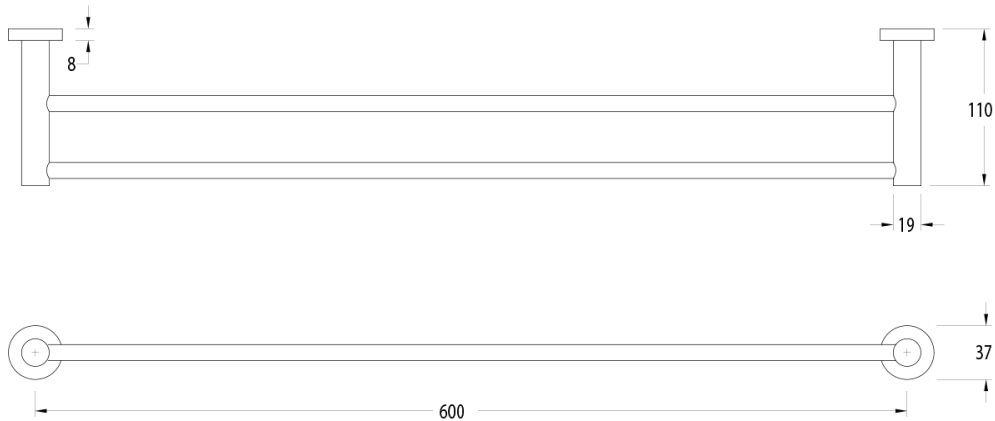

Milli Mood Edit Double Towel Rail 600mm PVD Brushed Gunmetal

9511780

SPECIFICATIONS

Recommended Use	Domestic, Hotel & Commercial
Colour	Brushed Gunmetal
Material	DR Brass

WARRANTY

Replacement Only - Domestic Use 15 Years

Please refer to Warranty Page for full Terms and Conditions

Dimensions are nominal measurements only.

CLEANING RECOMMENDATIONS:

We recommend the use of soapy water or approved cleaners. This product should not be cleaned with abrasive materials. Damage caused by any improper treatment is not covered by the product warranty. Refer to Warranty Conditions

Disclaimer: Products in this specification manual must by regulation be installed by licensed and registered trade people. The manufacturer/distributor reserves the right to vary specifications or delete models from their range without prior notification. Dimensions are nominal measurements only. Dimensions and set-outs listed are correct at time of publication however the manufacturer/distributor takes no responsibility for printing errors.

Published 28/03/2022

To see the complete Milli range go to
www.reece.com.au