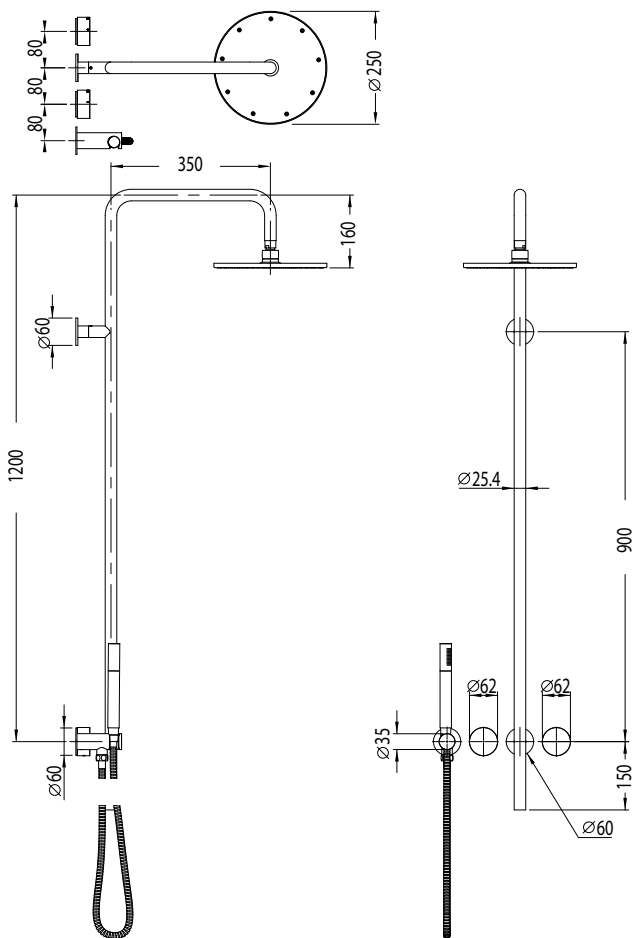

Milli Pure Progressive Shower/Mixer Column System with Handshower 250mm and Cirque Textured Handles (3*)

SPECIFICATIONS

Recommended Use	Domestic, Commercial, Hotel
Colour Variants	Chrome, Matte Black, Brushed Nickel, Brushed Gunmetal
Recommended Pressure Range	300 - 500Kpa
Max Continuous Working Pressure	500Kpa
Max Continuous Working Temperature	65 deg. C
Suitable for Storage Tank Hot Water	Yes
Suitable for Continuous Flow Hot Water	Yes
Suitable for Gravity Feed Hot Water	No

WARRANTY

Warranty - Domestic Use	15 Years
Spare Parts	3 Years
Labour	1 Year
Finish	1 Year

Please refer to Warranty Page for full Terms and Conditions

Dimensions are nominal measurements only.

Disclaimer: Products in this specification manual must by regulation be installed by licensed and registered trade people. The manufacturer/distributor reserves the right to vary specifications or delete models from their range without prior notification. Dimensions are nominal measurements only. Dimensions and set-outs listed are correct at time of publication however the manufacturer/distributor takes no responsibility for printing errors.