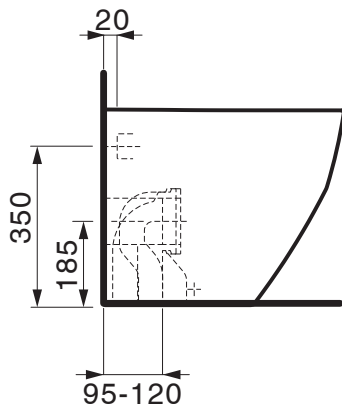

LAUFEN PRO A Back to Wall Pan with Soft Close Seat White (4*)

SPECIFICATIONS

Recommended Use	Domestic, Hotel & Commercial
Material	Vitreous China
Colour	White
Weight of Pan	32.2kg
Water Inlet Position	Back Inlet
Inlet Valve Pressure Rating	500kPa
Pan Fixing	Screwed to floor brackets and bedded with sealant
Toilet Seat	Soft Close
Rim Configuration	Box Rim
Outlet Type	Universal S & P
S Trap Setout	95-120mm
P Trap Setout	185mm

WARRANTY

Warranty - Domestic Use	15 Years
Spare Parts & Labour	12 Months

Please refer to Warranty Page for full Terms and Conditions

Dimensions are nominal measurements only.

Disclaimer: Products in this specification manual must by regulation be installed by licensed and registered trade people. The manufacturer/distributor reserves the right to vary specifications or delete models from their range without prior notification. Dimensions are nominal measurements only. Dimensions and set-outs listed are correct at time of publication however the manufacturer/distributor takes no responsibility for printing errors.

Published 17/10/2018

To see the complete Laufen range go to www.reece.com.au/bathrooms