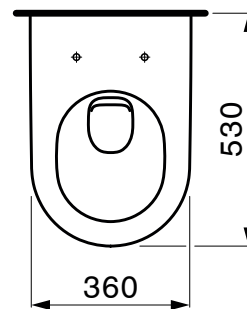

LAUFEN PRO A Back to Wall Pan with Soft Close Seat White (4*)

SPECIFICATIONS

Recommended Use	Domestic, Hotel & Commercial
Material	Vitreous China
Colour	White
Weight of Pan	32.2kg
Water Inlet Position	Back Inlet
Inlet Valve Pressure Rating	500kPa
Pan Fixing	Screwed to floor brackets and bedded with sealant
Toilet Seat	Soft Close
Rim Configuration	Box Rim
Outlet Type	Universal S & P
S Trap Setout	95-120mm
P Trap Setout	185mm

WARRANTY

Warranty - Domestic Use	15 Years
Spare Parts & Labour	12 Months

Please refer to Warranty Page for full Terms and Conditions

Dimensions are nominal measurements only.

Disclaimer: Products in this specification manual must by regulation be installed by licensed and registered trade people. The manufacturer/distributor reserves the right to vary specifications or delete models from their range without prior notification. Dimensions are nominal measurements only. Dimensions and set-outs listed are correct at time of publication however the manufacturer/distributor takes no responsibility for printing errors.

Published 17/10/2018

To see the complete Laufen range go to www.reece.com.au/bathrooms