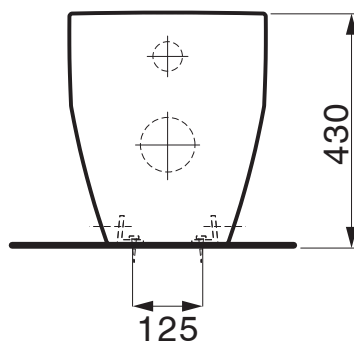

LAUFEN PRO A Back to Wall Pan with Soft Close Seat White (4*)

SPECIFICATIONS

Recommended Use	Domestic, Hotel & Commercial
Material	Vitreous China
Colour	White
Weight of Pan	32.2kg
Water Inlet Position	Back Inlet
Inlet Valve Pressure Rating	500kPa
Pan Fixing	Screwed to floor brackets and bedded with sealant
Toilet Seat	Soft Close
Rim Configuration	Box Rim
Outlet Type	Universal S & P
S Trap Setout	95-120mm
P Trap Setout	185mm

WARRANTY

Warranty - Domestic Use	15 Years
Spare Parts & Labour	12 Months

Please refer to Warranty Page for full Terms and Conditions

Dimensions are nominal measurements only.

Disclaimer: Products in this specification manual must by regulation be installed by licensed and registered trade people. The manufacturer/distributor reserves the right to vary specifications or delete models from their range without prior notification. Dimensions are nominal measurements only. Dimensions and set-outs listed are correct at time of publication however the manufacturer/distributor takes no responsibility for printing errors.

Published 17/10/2018

To see the complete Laufen range go to www.reece.com.au/bathrooms