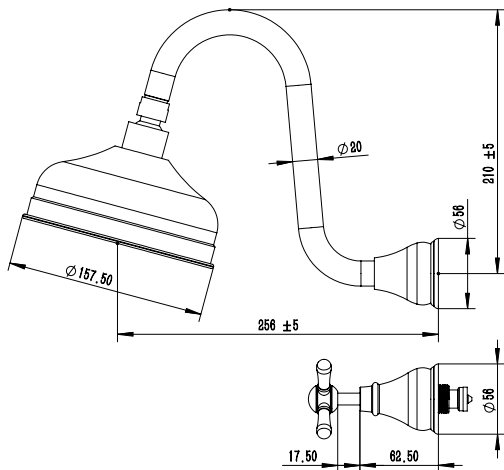

Milli Monument Edit Gooseneck Shower Set Cross Handles Chrome (3 Star)

4204459

SPECIFICATIONS

Recommended Use	Domestic, Hotel & Commercial
Colour	Chrome
Finish	Polished
Material	DR Brass
Recommended Pressure Range	150 - 500 kPa
Maximum Continuous Working Temperature	80 deg C
Suitable for Storage Tank Hot Water	Yes
Suitable for Continuous Flow Hot Water	Yes
Suitable for Gravity Feed Hot Water	No

WARRANTY

Warranty - Domestic Use	15 Years
Spare Parts & Labour	12 Months

Please refer to Warranty Page for full Terms and Conditions

Dimensions are nominal measurements only.

CLEANING RECOMMENDATIONS:

We recommend the use of soapy water or approved cleaners. This product should not be cleaned with abrasive materials. Damage caused by any improper treatment is not covered by the product warranty. Refer to Warranty Conditions

Disclaimer: Products in this specification manual must by regulation be installed by licensed and registered trade people. The manufacturer/distributor reserves the right to vary specifications or delete models from their range without prior notification. Dimensions are nominal measurements only. Dimensions and set-outs listed are correct at time of publication however the manufacturer/distributor takes no responsibility for printing errors.

Published 05/10/2022

To see the complete Milli range go to www.reece.com.au