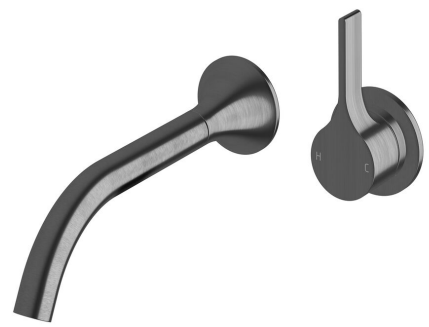

SUSSEX

Sussex Oria Wall Bath Mixer Outlet System 215mm PVD Brushed Gunmetal

2265629

SPECIFICATIONS	
Recommended Use	Residential;Commercial
Colour Finish	Brushed Smoke Gunmetal
Primary Material	Brass
Recommended Pressure Range	150 - 500 kPa as per AS3500
Max Continuous Working Temperature (deg C)	65
Min Continuous Working Temperature (deg C)	1
WARRANTY	
Residential Use (Years)	40
Commercial Use (Years)	10
<i>Please refer to Sussex Warranty page for full Terms and Conditions</i>	