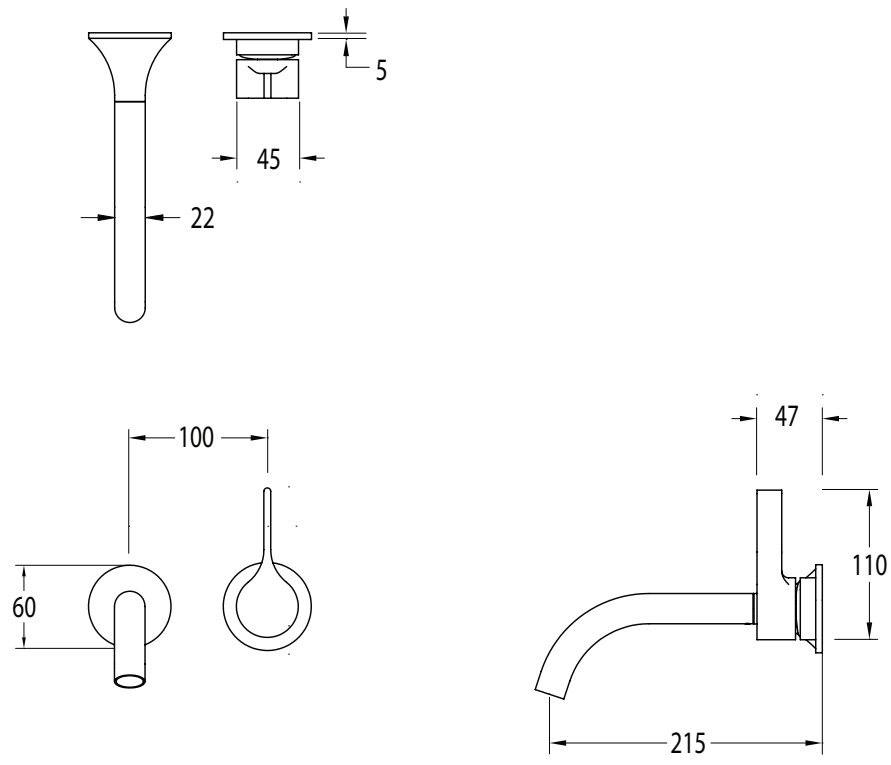

SUSSEX

Sussex Oria Wall Bath Mixer Outlet System 215mm PVD Brushed Gunmetal

2265629

SPECIFICATIONS	
Recommended Use	Residential;Commercial
Colour Finish	Brushed Smoke Gunmetal
Primary Material	Brass
Recommended Pressure Range	150 - 500 kPa as per AS3500
Max Continuous Working Temperature (deg C)	65
Min Continuous Working Temperature (deg C)	1
WARRANTY	
Residential Use (Years)	40
Commercial Use (Years)	10
<i>Please refer to Sussex Warranty page for full Terms and Conditions</i>	

Disclaimer: Products in this specification manual must by regulation be installed by licensed and registered trade people. The manufacturer/distributor reserves the right to vary specifications or delete models from their range without prior notification. Dimensions are nominal measurements only. Dimensions and set-outs listed are correct at time of publication however the manufacturer/distributor takes no responsibility for printing errors.