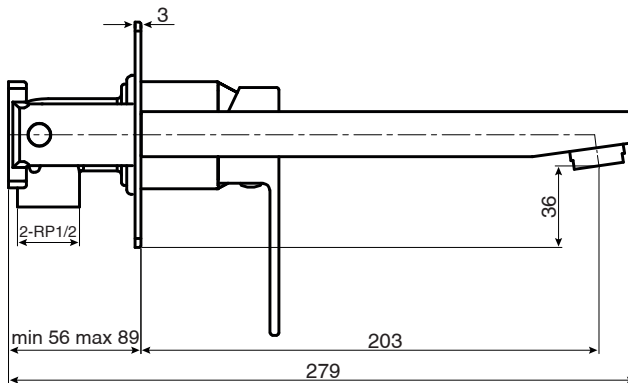

m i z u

Mizu Bloc MK2 Wall Bath Mixer Set Chrome

SPECIFICATIONS

Recommended Use	Domestic, Hotel & Commercial
Colour	Chrome
Colour Availability	Chrome, Matte Black
Recommended Pressure Range	150 - 500kPa
Max Continuous Working Pressure	500kPa
Max Continuous Working Temperature	80°C
Suitable for Storage Tank Hot Water	Yes
Suitable for Continuous Flow Hot Water	Yes
Suitable for Gravity Feed Hot Water	No
<i>Hot and Cold water inlet pressure should be equal</i>	

WARRANTY

Warranty - Domestic Use	10 Years
Spare Parts & Labour	12 Months

Please refer to Warranty Page for full Terms and Conditions

Dimensions are nominal measurements only.

Disclaimer: Products in this specification manual must by regulation be installed by licensed and registered trade people. The manufacturer/distributor reserves the right to vary specifications or delete models from their range without prior notification. Dimensions are nominal measurements only. Dimensions and set-outs listed are correct at time of publication however the manufacturer/distributor takes no responsibility for printing errors.

Published 21/08/2022

To see the complete Mizu range go to www.reece.com.au/bathrooms