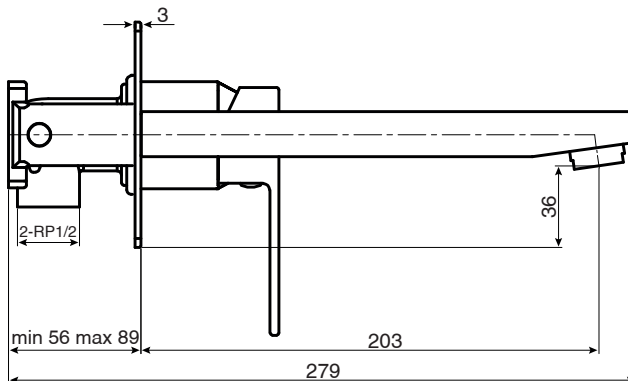

m i z u

Mizu Bloc MK2 Wall Bath Mixer Set Chrome

SPECIFICATIONS

Recommended Use	Domestic, Hotel & Commercial
Colour	Chrome
Colour Availability	Chrome, Matte Black
Recommended Pressure Range	150 - 500kPa
Max Continuous Working Pressure	500kPa
Max Continuous Working Temperature	80°C
Suitable for Storage Tank Hot Water	Yes
Suitable for Continuous Flow Hot Water	Yes
Suitable for Gravity Feed Hot Water	No
<i>Hot and Cold water inlet pressure should be equal</i>	

WARRANTY

Warranty - Domestic Use	10 Years
Spare Parts & Labour	12 Months

Please refer to Warranty Page for full Terms and Conditions

Dimensions are nominal measurements only.

Disclaimer: Products in this specification manual must by regulation be installed by licensed and registered trade people. The manufacturer/distributor reserves the right to vary specifications or delete models from their range without prior notification. Dimensions are nominal measurements only. Dimensions and set-outs listed are correct at time of publication however the manufacturer/distributor takes no responsibility for printing errors.

Published 19/01/2018

To see the complete Mizu range go to www.reece.com.au/bathrooms