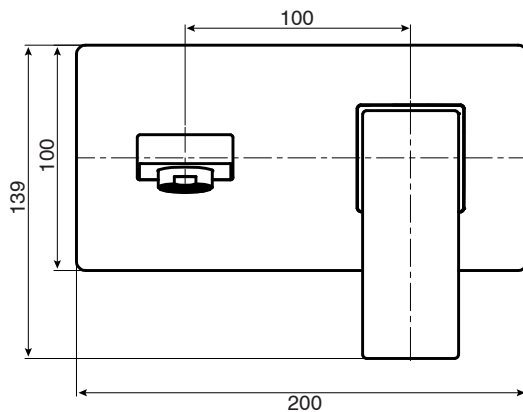

m i z u

Mizu Bloc MK2 Wall Bath Mixer Set Chrome

SPECIFICATIONS

Recommended Use	Domestic, Hotel & Commercial
Colour	Chrome
Colour Availability	Chrome, Matte Black
Recommended Pressure Range	150 - 500kPa
Max Continuous Working Pressure	500kPa
Max Continuous Working Temperature	80°C
Suitable for Storage Tank Hot Water	Yes
Suitable for Continuous Flow Hot Water	Yes
Suitable for Gravity Feed Hot Water	No
<i>Hot and Cold water inlet pressure should be equal</i>	

WARRANTY

Warranty - Domestic Use	10 Years
Spare Parts & Labour	12 Months

Please refer to Warranty Page for full Terms and Conditions

Dimensions are nominal measurements only.

Disclaimer: Products in this specification manual must by regulation be installed by licensed and registered trade people. The manufacturer/distributor reserves the right to vary specifications or delete models from their range without prior notification. Dimensions are nominal measurements only. Dimensions and set-outs listed are correct at time of publication however the manufacturer/distributor takes no responsibility for printing errors.

Published 21/08/2022

To see the complete Mizu range go to www.reece.com.au/bathrooms