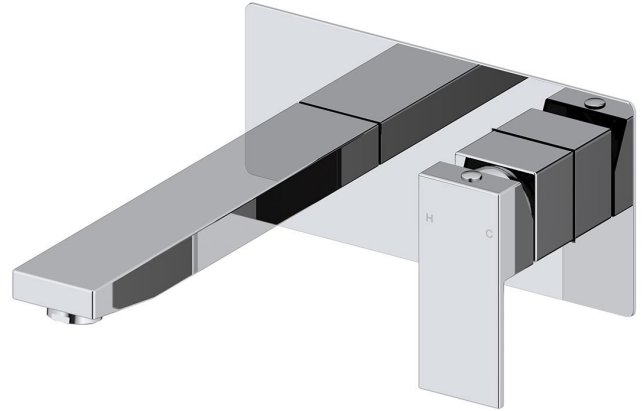

m i z u

Mizu Bloc MK2 Wall Bath Mixer Set Chrome

SPECIFICATIONS

Recommended Use	Domestic, Hotel & Commercial
Colour	Chrome
Colour Availability	Chrome, Matte Black
Recommended Pressure Range	150 - 500kPa
Max Continuous Working Pressure	500kPa
Max Continuous Working Temperature	80°C
Suitable for Storage Tank Hot Water	Yes
Suitable for Continuous Flow Hot Water	Yes
Suitable for Gravity Feed Hot Water	No
<i>Hot and Cold water inlet pressure should be equal</i>	

WARRANTY

Warranty - Domestic Use	10 Years
Spare Parts & Labour	12 Months

Please refer to Warranty Page for full Terms and Conditions

Dimensions are nominal measurements only.

Disclaimer: Products in this specification manual must by regulation be installed by licensed and registered trade people. The manufacturer/distributor reserves the right to vary specifications or delete models from their range without prior notification. Dimensions are nominal measurements only. Dimensions and set-outs listed are correct at time of publication however the manufacturer/distributor takes no responsibility for printing errors.

Published 19/01/2018

To see the complete Mizu range go to www.reece.com.au/bathrooms