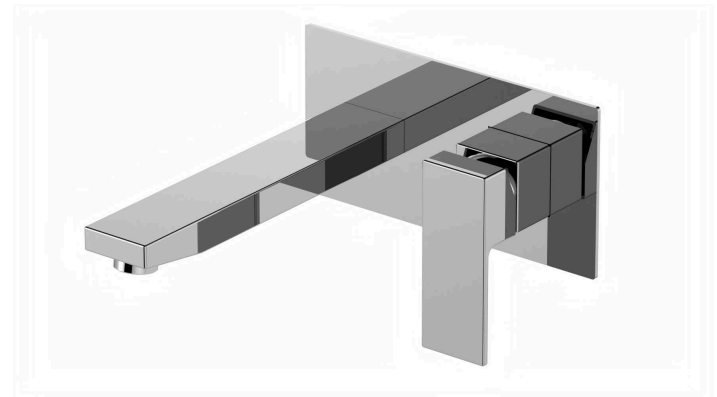

m i z u

Mizu Bloc MK2 Wall Bath Mixer Set Chrome

SPECIFICATIONS

Recommended Use	Domestic, Hotel & Commercial
Colour	Chrome
Colour Availability	Chrome, Matte Black
Recommended Pressure Range	150 - 500kPa
Max Continuous Working Pressure	500kPa
Max Continuous Working Temperature	80°C
Suitable for Storage Tank Hot Water	Yes
Suitable for Continuous Flow Hot Water	Yes
Suitable for Gravity Feed Hot Water	No
<i>Hot and Cold water inlet pressure should be equal</i>	

WARRANTY

Warranty - Domestic Use	10 Years
Spare Parts & Labour	12 Months

Please refer to Warranty Page for full Terms and Conditions

Dimensions are nominal measurements only.

Disclaimer: Products in this specification manual must by regulation be installed by licensed and registered trade people. The manufacturer/distributor reserves the right to vary specifications or delete models from their range without prior notification. Dimensions are nominal measurements only. Dimensions and set-outs listed are correct at time of publication however the manufacturer/distributor takes no responsibility for printing errors.

Published 21/08/2022

To see the complete Mizu range go to www.reece.com.au/bathrooms