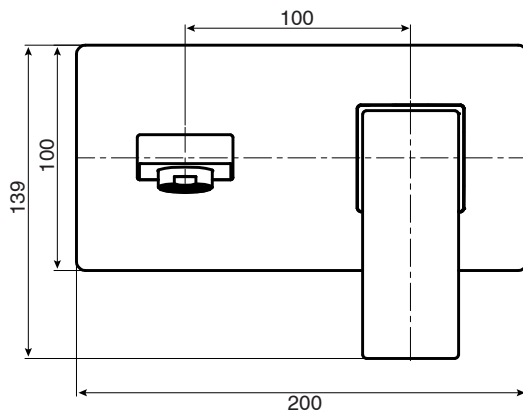

m i z u

Mizu Bloc MK2 Wall Bath Mixer Set Chrome

SPECIFICATIONS

Recommended Use	Domestic, Hotel & Commercial
Colour	Chrome
Colour Availability	Chrome, Matte Black
Recommended Pressure Range	150 - 500kPa
Max Continuous Working Pressure	500kPa
Max Continuous Working Temperature	80°C
Suitable for Storage Tank Hot Water	Yes
Suitable for Continuous Flow Hot Water	Yes
Suitable for Gravity Feed Hot Water	No
<i>Hot and Cold water inlet pressure should be equal</i>	

WARRANTY

Warranty - Domestic Use	10 Years
Spare Parts & Labour	12 Months

Please refer to Warranty Page for full Terms and Conditions

Dimensions are nominal measurements only.

Disclaimer: Products in this specification manual must by regulation be installed by licensed and registered trade people. The manufacturer/distributor reserves the right to vary specifications or delete models from their range without prior notification. Dimensions are nominal measurements only. Dimensions and set-outs listed are correct at time of publication however the manufacturer/distributor takes no responsibility for printing errors.

Published 19/01/2018

To see the complete Mizu range go to www.reece.com.au/bathrooms