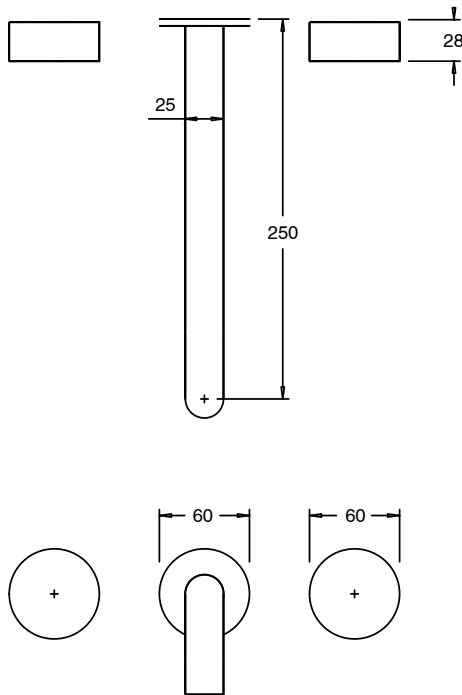

## Sussex Pure Bath Set 250mm with Cirque Textured Handles PVD Brushed Gold

9510827

SPECIFICATIONS	
Recommended Use	Residential;Commercial
Colour Finish	Brushed Gold
Primary Material	DR Brass
Recommended Pressure Range	150 - 500 kPa as per AS3500
Max Continuous Working Temperature (deg C)	65
Min Continuous Working Temperature (deg C)	1
WARRANTY	
Residential Use (Years)	40
Commercial Use (Years)	10
<i>Please refer to Sussex Warranty page for full Terms and Conditions</i>	

Dimensions are nominal measurements only.