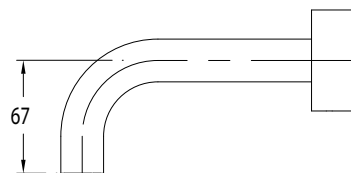

Milli Pure Bath Set 160mm with Diamond Textured Handles

SPECIFICATIONS

Recommended Use	Domestic, Commercial, Hotel
Colour Variations	Chrome, Matte Black, Brushed Nickel, Brushed Gunmetal
Recommended Pressure Range	300 - 500Kpa
Max Continuous Working Pressure	500Kpa
Max Continuous Working Temperature	65 deg. C
Suitable for Storage Tank Hot Water	Yes
Suitable for Continuous Flow Hot Water	Yes
Suitable for Gravity Feed Hot Water	No

WARRANTY

Warranty - Domestic Use	15 Years
Spare Parts	1 Year
Labour	1 Year

Please refer to Warranty Page for full Terms and Conditions