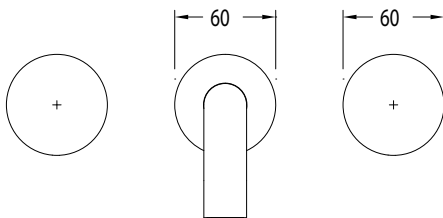

Milli Pure Bath Set 160mm with Diamond Textured Handles

SPECIFICATIONS

Recommended Use	Domestic, Commercial, Hotel
Colour Variations	Chrome, Matte Black, Brushed Nickel, Brushed Gunmetal
Recommended Pressure Range	300 - 500Kpa
Max Continuous Working Pressure	500Kpa
Max Continuous Working Temperature	65 deg. C
Suitable for Storage Tank Hot Water	Yes
Suitable for Continuous Flow Hot Water	Yes
Suitable for Gravity Feed Hot Water	No

WARRANTY

Warranty - Domestic Use	15 Years
Spare Parts	1 Year
Labour	1 Year

Please refer to Warranty Page for full Terms and Conditions

Dimensions are nominal measurements only.

Disclaimer: Products in this specification manual must by regulation be installed by licensed and registered trade people. The manufacturer/distributor reserves the right to vary specifications or delete models from their range without prior notification. Dimensions are nominal measurements only. Dimensions and set-outs listed are correct at time of publication however the manufacturer/distributor takes no responsibility for printing errors.

Published 31/01/2019

To see the complete Milli range go to www.reece.com.au/bathrooms