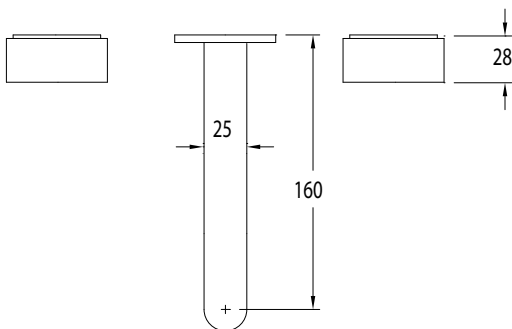

Milli Pure Bath Set 160mm with Diamond Textured Handles

SPECIFICATIONS

Recommended Use	Domestic, Commercial, Hotel
Colour Variations	Chrome, Matte Black, Brushed Nickel, Brushed Gunmetal
Recommended Pressure Range	300 - 500Kpa
Max Continuous Working Pressure	500Kpa
Max Continuous Working Temperature	65 deg. C
Suitable for Storage Tank Hot Water	Yes
Suitable for Continuous Flow Hot Water	Yes
Suitable for Gravity Feed Hot Water	No

WARRANTY

Warranty - Domestic Use	15 Years
Spare Parts	1 Year
Labour	1 Year

Please refer to Warranty Page for full Terms and Conditions

Dimensions are nominal measurements only.

Disclaimer: Products in this specification manual must by regulation be installed by licensed and registered trade people. The manufacturer/distributor reserves the right to vary specifications or delete models from their range without prior notification. Dimensions are nominal measurements only. Dimensions and set-outs listed are correct at time of publication however the manufacturer/distributor takes no responsibility for printing errors.

Published 31/01/2019

To see the complete Milli range go to www.reece.com.au/bathrooms