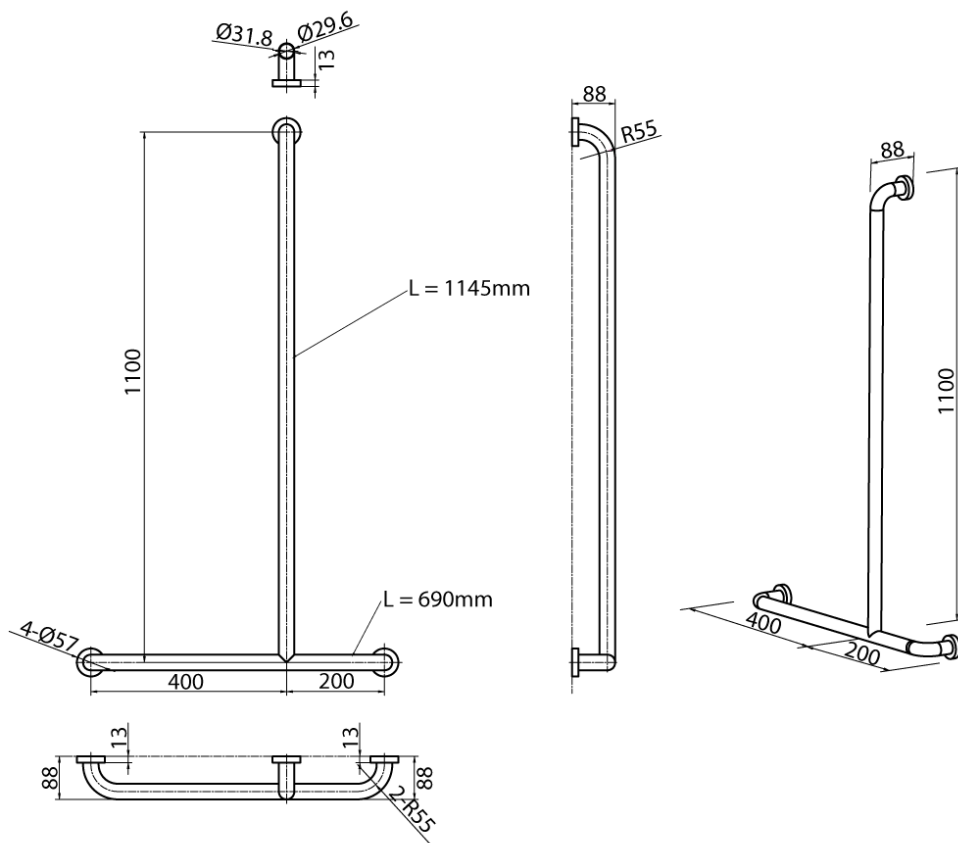

Mobi 1100 x 600mm Right Hand Invert “T” Grab Rail Satin Stainless Steel

9504682

SPECIFICATIONS

Recommended Use	Domestic;Hotel;Commercial
Material	Stainless Steel 304
Colour	Satin Stainless Steel
Mounting	Wall

WARRANTY

Warranty - Domestic Use (Years)	7
Spare Parts & Labour (Years)	1

Please refer to Warranty Page for full Terms and Conditions

Dimensions are nominal measurements only.

CLEANING RECOMMENDATIONS:

We recommend the use of soapy water or approved cleaners. This product should not be cleaned with abrasive materials. Damage caused by any improper treatment is not covered by the product warranty. Refer to Warranty Conditions

Disclaimer: Products in this specification manual must by regulation be installed by licensed and registered trade people. The manufacturer/distributor reserves the right to vary specifications or delete models from their range without prior notification. Dimensions are nominal measurements only. Dimensions and set-outs listed are correct at time of publication however the manufacturer/distributor takes no responsibility for printing errors.

Published 25/03/2025

To see the complete Mobi range go to www.reece.com.au