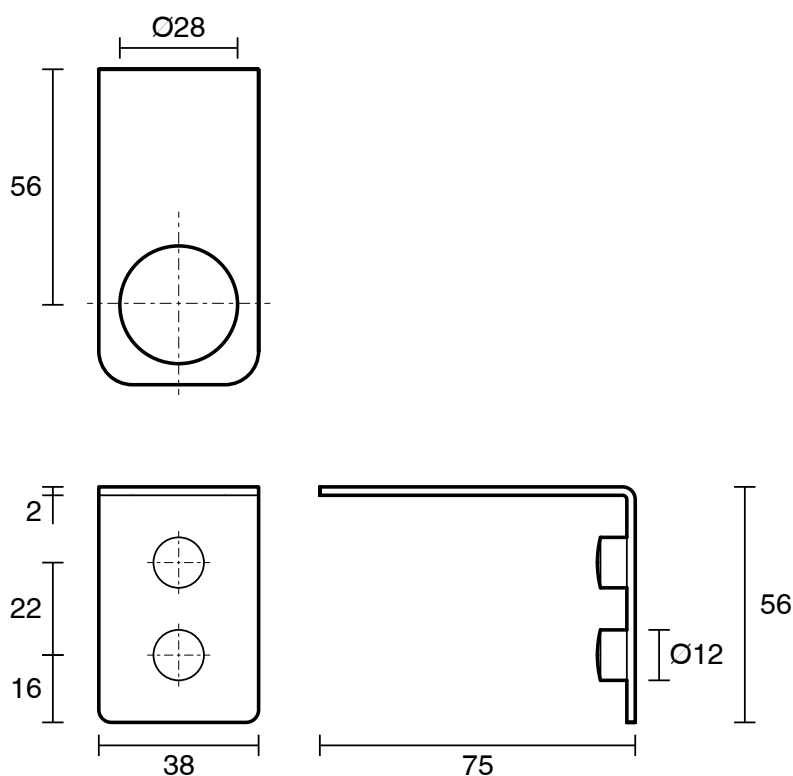

Mizu Drift Soap Bottle Holder Brushed Gunmetal

2269164

SPECIFICATIONS

Recommended Use	Domestic, Hotel & Commercial
Colour	Brushed Gunmetal
Material	Brass

WARRANTY

Replacement Only - Domestic Use	10 Years
Parts Replacement Only	12 Months

Please refer to Warranty Page for full Terms and Conditions

Dimensions are nominal measurements only.

CLEANING RECOMMENDATIONS:

We recommend the use of soapy water or approved cleaners. This product should not be cleaned with abrasive materials. Damage caused by any improper treatment is not covered by the product warranty. Refer to Warranty Conditions

Disclaimer: Products in this specification manual must by regulation be installed by licensed and registered trade people. The manufacturer/distributor reserves the right to vary specifications or delete models from their range without prior notification. Dimensions are nominal measurements only. Dimensions and set-outs listed are correct at time of publication however the manufacturer/distributor takes no responsibility for printing errors.

Published 21/03/2024

To see the complete Mizu range go to www.reece.com.au