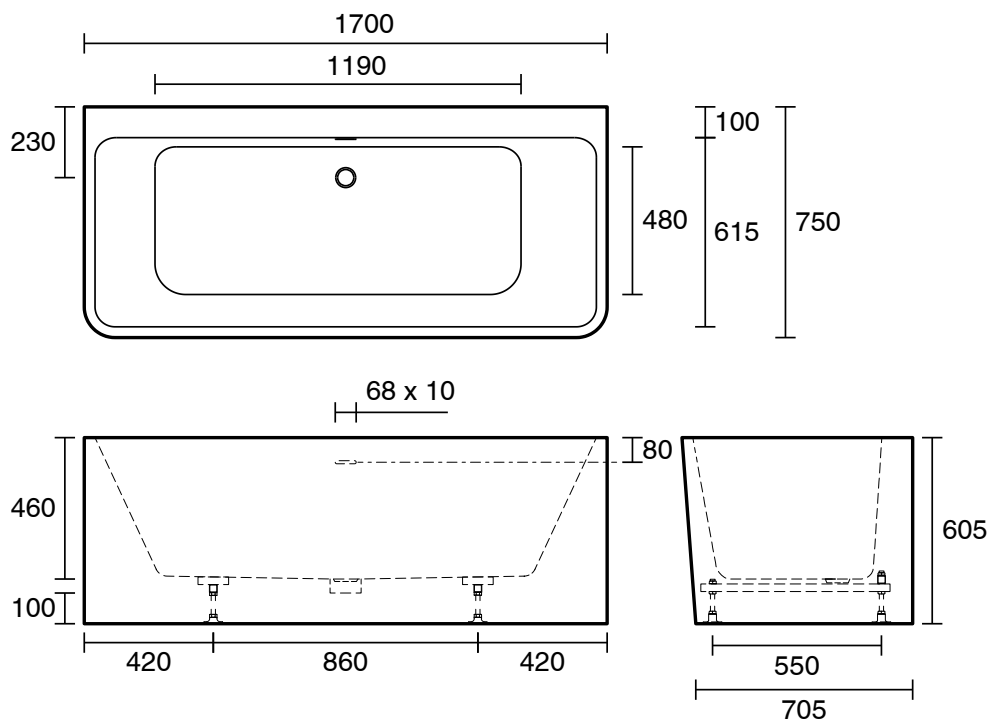

Posh Domaine Back to Wall Freestanding Bath with Overflow 1700 x 750mm White

1703129

SPECIFICATIONS

Recommended Use	Domestic, Hotel & Commercial
Material	Sanitary Grade Acrylic
Colour	White
Capacity	300 ltr
Weight	48 kg
Overflow Configuration	Overflow
Mounting	Freestanding
Plug & Waste Size	40mm
Plug & Waste	Sold Separately

WARRANTY

Warranty - Domestic Use	10 Years
Spare Parts & Labour	12 Months

Please refer to Warranty Page for full Terms and Conditions

Dimensions are nominal measurements only.

CLEANING RECOMMENDATIONS:

We recommend the use of soapy water or approved cleaners. This product should not be cleaned with abrasive materials. Damage caused by any improper treatment is not covered by the product warranty. Refer to Warranty Conditions

Disclaimer: Products in this specification manual must by regulation be installed by licensed and registered trade people. The manufacturer/distributor reserves the right to vary specifications or delete models from their range without prior notification. Dimensions are nominal measurements only. Dimensions and set-outs listed are correct at time of publication however the manufacturer/distributor takes no responsibility for printing errors.

Published 04/07/2024

To see the complete Posh range go to
www.reece.com.au