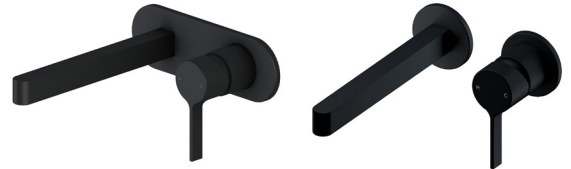

Chrome: 9507495

Chrome: 9560011

Matte Black: 9507505

Matte Black: 9560012