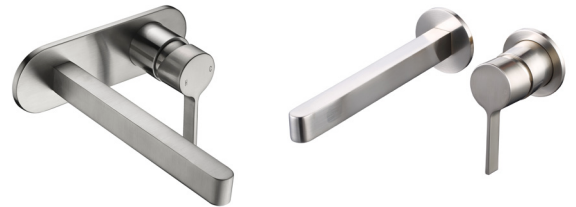

Mizu Stream Wall Bath Mixer Set

SPECIFICATIONS

Recommended Use	Domestic, Hotel & Commercial	
Colour Finishes	Chrome:	9560011
	Matte Black:	9560012
	Brushed Nickel:	9560013
	Chrome:	9507495
	Matte Black:	9507505
Brushed Nickel:	9507515	
Material	Brass	
Cartridge Type	Ceramic Disc	
Recommended Pressure Range	150 - 500 kPa	
Max Continuous Working Pressure	1000 kPa	
Max Continuous Working Temperature	65 deg C	
Suitable for Storage Tank Hot Water	Yes	
Suitable for Continuous Flow Hot Water	Yes	
Suitable for Gravity Feed Hot Water	No	

Chrome: 9507495

Chrome: 9560011

Matte Black: 9507505

Matte Black: 9560012

Brushed Nickel: 9507515

Brushed Nickel: 9560013

CLEANING RECOMMENDATIONS:

We recommend the use of soapy water or approved cleaners. This product should not be cleaned with abrasive materials. Damage caused by any improper treatment is not covered by the product warranty. Refer to Warranty document.