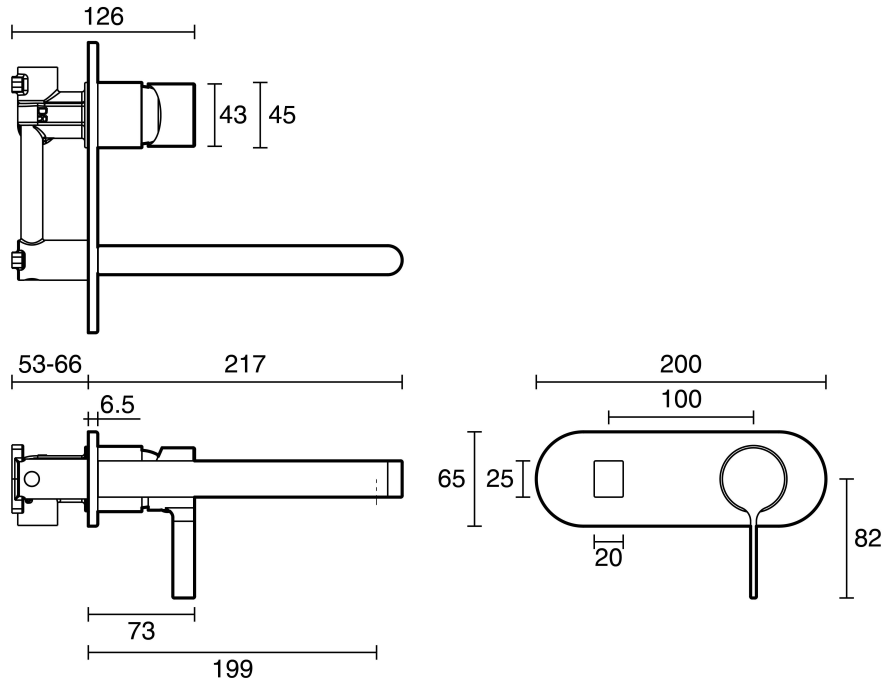

Brushed Nickel: 9507515

Brushed Nickel: 9560013

CLEANING RECOMMENDATIONS:

We recommend the use of soapy water or approved cleaners. This product should not be cleaned with abrasive materials. Damage caused by any improper treatment is not covered by the product warranty. Refer to Warranty document.

Dimensions are nominal measurements only.

Disclaimer: Products in this specification manual must by regulation be installed by licensed and registered trade people. The manufacturer/distributor reserves the right to vary specifications or delete models from their range without prior notification. Dimensions are nominal measurements only. Dimensions and set-outs listed are correct at time of publication however the manufacturer/distributor takes no responsibility for printing errors.

Published 08/11/2022