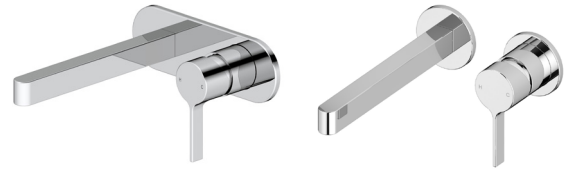

Mizu Stream Wall Bath Mixer Set

SPECIFICATIONS

Recommended Use	Domestic, Hotel & Commercial	
Colour Finishes	Chrome:	9560011
	Matte Black:	9560012
	Brushed Nickel:	9560013
	Chrome:	9507495
	Matte Black:	9507505
Brushed Nickel:	9507515	
Material	Brass	
Cartridge Type	Ceramic Disc	
Recommended Pressure Range	150 - 500 kPa	
Max Continuous Working Pressure	1000 kPa	
Max Continuous Working Temperature	65 deg C	
Suitable for Storage Tank Hot Water	Yes	
Suitable for Continuous Flow Hot Water	Yes	
Suitable for Gravity Feed Hot Water	No	

Chrome: 9507495

Chrome: 9560011

Matte Black: 9507505

Matte Black: 9560012

Brushed Nickel: 9507515

Brushed Nickel: 9560013

CLEANING RECOMMENDATIONS:

We recommend the use of soapy water or approved cleaners. This product should not be cleaned with abrasive materials. Damage caused by any improper treatment is not covered by the product warranty. Refer to Warranty document.