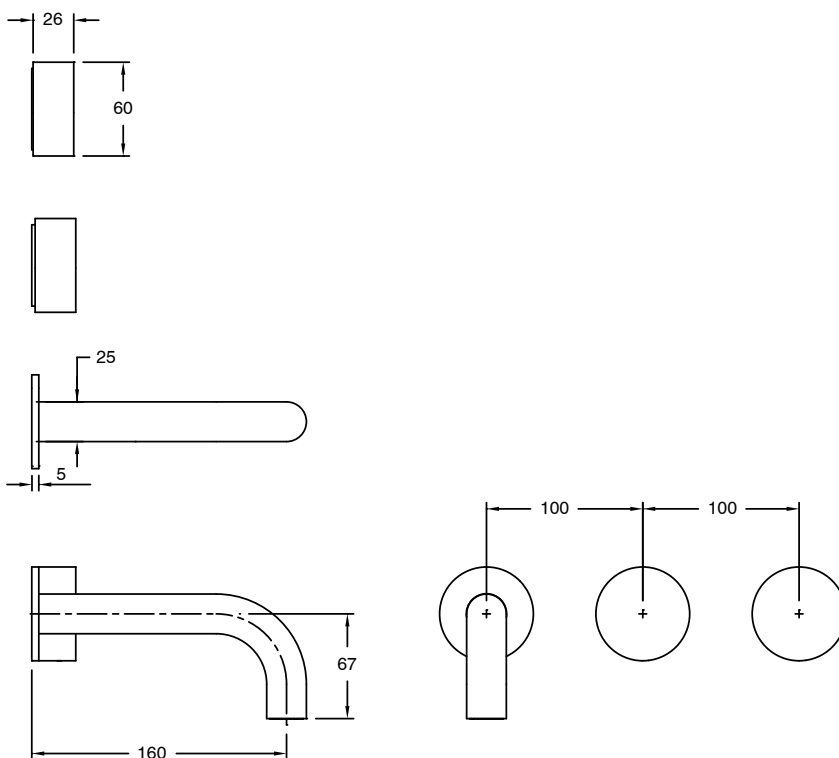

SUSSEX

**Sussex Pure Wall Bath Hostess System 200mm Right Hand with Cirque Textured Handles
PVD Brushed Gunmetal
9511728**

SPECIFICATIONS

Recommended Use	Residential;Commercial
Colour Finish	Brushed Smoke Gunmetal
Primary Material	DR Brass
Recommended Pressure Range	150 - 500 kPa as per AS3500
Max Continuous Working Temperature (deg C)	65
Min Continuous Working Temperature (deg C)	1

WARRANTY

Residential Use (Years)	40
Commercial Use (Years)	10

Please refer to Sussex Warranty page for full Terms and Conditions

Dimensions are nominal measurements only.

CLEANING RECOMMENDATIONS:

We recommend the use of soapy water or approved cleaners. This product should not be cleaned with abrasive materials. Damage caused by any improper treatment is not covered by the product warranty. Refer to Warranty Conditions

Disclaimer: Products in this specification manual must by regulation be installed by licensed and registered trade people. The manufacturer/distributor reserves the right to vary specifications or delete models from their range without prior notification. Dimensions are nominal measurements only. Dimensions and set-outs listed are correct at time of publication however the manufacturer/distributor takes no responsibility for printing errors.

Published 30/03/2026

To see the complete Sussex range go to www.reece.com.au