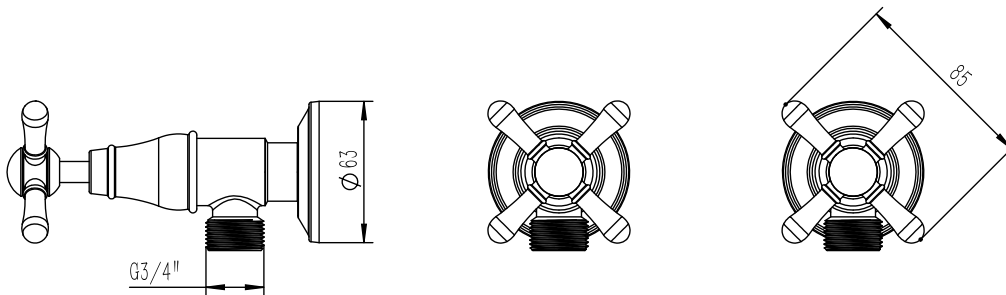

## Milli Voir Washing Machine Stops Cross Handles Brushed Gold

2266246

### SPECIFICATIONS

|  |                              |
|--|------------------------------|
| Recommended Use                        | Domestic, Hotel & Commercial |
| Colour                                 | Brushed Gold                 |
| Material                               | DR Brass                     |
| Recommended Pressure Range             | 150 - 500 kPa                |
| Maximum Continuous Working Temperature | 80 deg C                     |
| Suitable for Storage Tank Hot Water    | Yes                          |
| Suitable for Continuous Flow Hot Water | Yes                          |
| Suitable for Gravity Feed Hot Water    | No                           |

Dimensions are nominal measurements only.