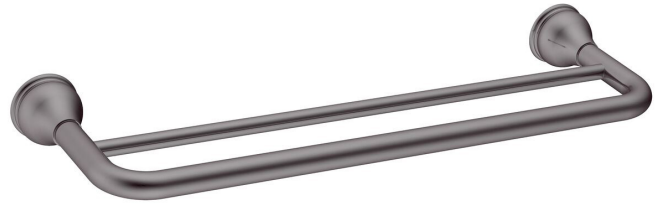

Milli Monument Edit Double Towel Rail 750mm Brushed Gunmetal

2265568

SPECIFICATIONS

Recommended Use	Domestic, Hotel & Commercial
Colour	Brushed Gunmetal
Material	Brass

WARRANTY

Replacement Only - Domestic Use 15 Years

Please refer to Warranty Page for full Terms and Conditions

Dimensions are nominal measurements only.

CLEANING RECOMMENDATIONS:

We recommend the use of soapy water or approved cleaners. This product should not be cleaned with abrasive materials. Damage caused by any improper treatment is not covered by the product warranty. Refer to Warranty Conditions

Disclaimer: Products in this specification manual must by regulation be installed by licensed and registered trade people. The manufacturer/distributor reserves the right to vary specifications or delete models from their range without prior notification. Dimensions are nominal measurements only. Dimensions and set-outs listed are correct at time of publication however the manufacturer/distributor takes no responsibility for printing errors.

Published 28/03/2022

To see the complete Milli range go to www.reece.com.au