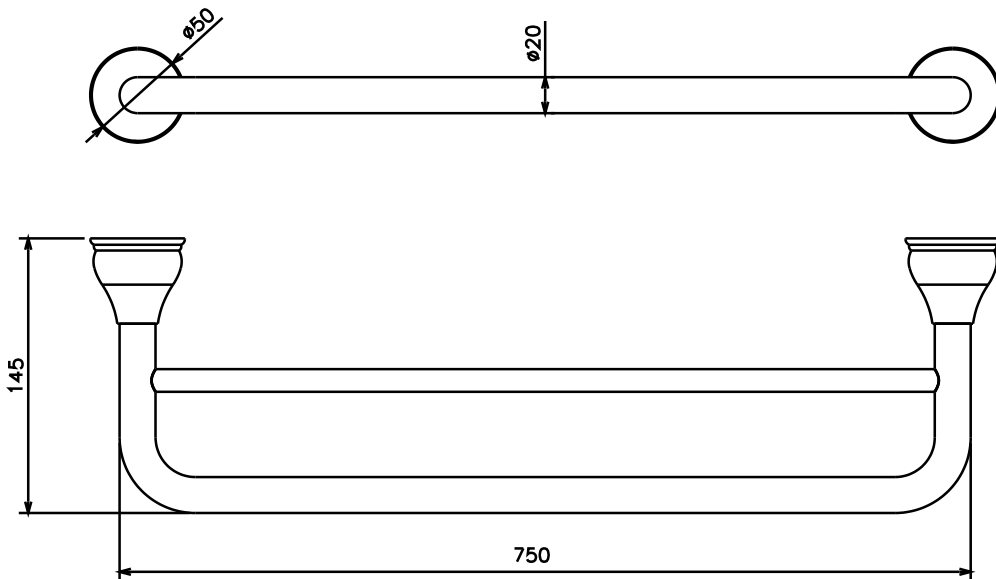

Milli Monument Edit Double Towel Rail 750mm Brushed Gunmetal

2265568

SPECIFICATIONS

Recommended Use	Domestic, Hotel & Commercial
Colour	Brushed Gunmetal
Material	Brass

WARRANTY

Replacement Only - Domestic Use 15 Years

Please refer to Warranty Page for full Terms and Conditions

Dimensions are nominal measurements only.

CLEANING RECOMMENDATIONS:

We recommend the use of soapy water or approved cleaners. This product should not be cleaned with abrasive materials. Damage caused by any improper treatment is not covered by the product warranty. Refer to Warranty Conditions

Disclaimer: Products in this specification manual must by regulation be installed by licensed and registered trade people. The manufacturer/distributor reserves the right to vary specifications or delete models from their range without prior notification. Dimensions are nominal measurements only. Dimensions and set-outs listed are correct at time of publication however the manufacturer/distributor takes no responsibility for printing errors.

Published 28/03/2022

To see the complete Milli range go to www.reece.com.au