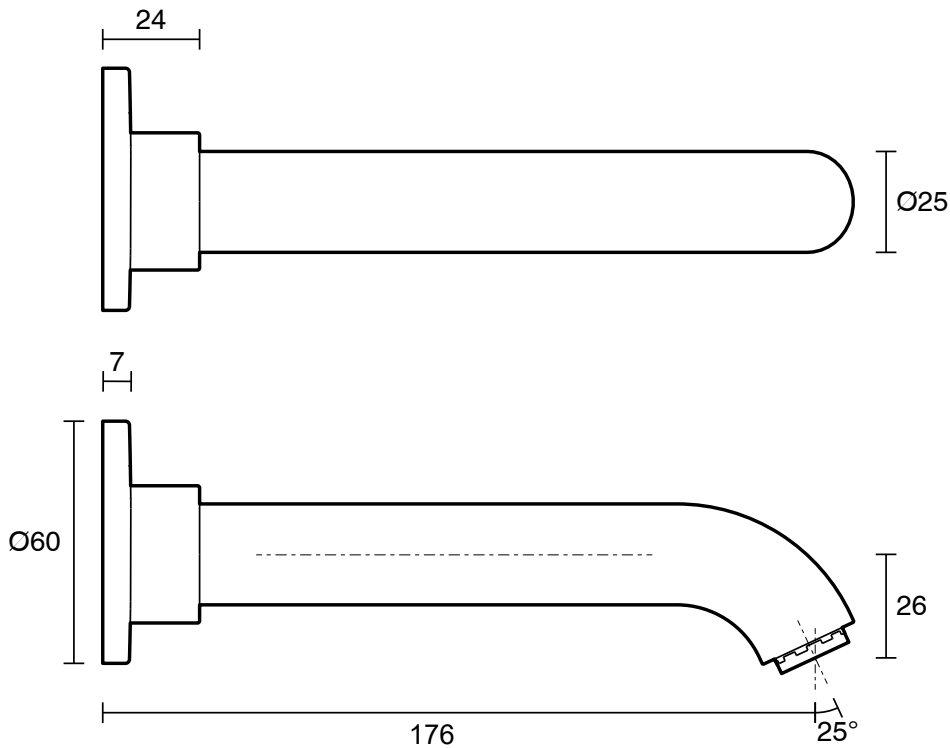

Roca Ona Bath Outlet 175mm Matte Black

13713

SPECIFICATIONS

Recommended Use	Domestic;Commercial;Hotel
Colour Category	Black
Colour Finish	Matte Black
Max Continuous Working Pressure (kPa)	500
Max Continuous Working Temperature (deg C)	65
Hot Water Unit Suitability	Storage Tank;Continuous Flow

WARRANTY

Warranty - Domestic Use (Years)	15
Spare Parts & Labour (Years)	1

Please refer to Warranty Page for full Terms and Conditions

Dimensions are nominal measurements only.

CLEANING RECOMMENDATIONS:

We recommend the use of soapy water or approved cleaners. This product should not be cleaned with abrasive materials. Damage caused by any improper treatment is not covered by the product warranty. Refer to Warranty Conditions

Disclaimer: Products in this specification manual must by regulation be installed by licensed and registered trade people. The manufacturer/distributor reserves the right to vary specifications or delete models from their range without prior notification. Dimensions are nominal measurements only. Dimensions and set-outs listed are correct at time of publication however the manufacturer/distributor takes no responsibility for printing errors.

Published 08/11/2024

To see the complete Roca range go to www.reece.com.au