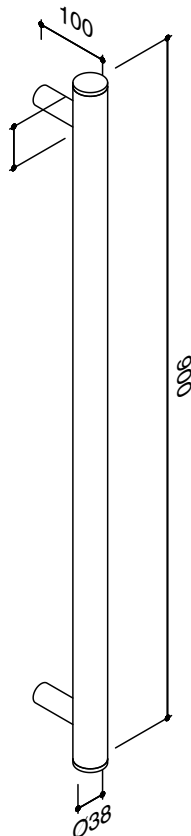

Milli Mood Edit Vertical Single Heated Towel Rail 900 x 38mm Chrome

2299127

SPECIFICATIONS

Recommended Use	Domestic, Hotel & Commercial
Colour	Chrome
Material	Copper Tube
Electrical Connection	Hardwired
Electrical Connection Position	Bottom Bracket
Heating Method	Water Filled
Power Wattage	20 W
Voltage	240 Volts
IP Rating	IPX5

WARRANTY

Warranty - Domestic Use	10 Years
Spare Parts & Labour	12 Months

Please refer to Warranty Page for full Terms and Conditions

Dimensions are nominal measurements only.

CLEANING RECOMMENDATIONS:

We recommend the use of a soft dry cloth. This product should not be cleaned with abrasive materials or cleaning agents. Damage caused by improper treatment is not covered by the product warranty - refer to warranty conditions.

Disclaimer: Products in this specification manual must by regulation be installed by licensed and registered trade people. The manufacturer/distributor reserves the right to vary specifications or delete models from their range without prior notification. Dimensions are nominal measurements only. Dimensions and set-outs listed are correct at time of publication however the manufacturer/distributor takes no responsibility for printing errors.

Published 24/02/2023

To see the complete Milli range go to www.reece.com.au/bathrooms