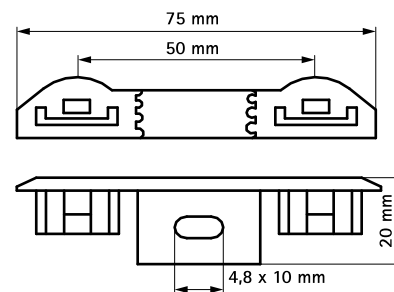

# BIS starQuick® Duo Wall Plate

(C 05 20)

accessories BIS starQuick® Pipe Clamps without Nut

## Features and Benefits

- for fixing of two pipes with starQuick® Clamps
- suitable for starQuick® Clamps up to SQ-20
- the distance between the pipe and the wall is equal to that of a single clip
- material: modified PA6 (polyamide), grey or white
- resistant to UV, ageing, oil and petrol
- no corrosion, recyclable, halogen free
- temperature resistance from approx. -40 °C to approx. +90 °C (constant); short to approx. +130 °C

Part No.	Model	Colour	F <sub>a,z</sub> (N)	Pack 1	Pack 2
0854000	-	Grey (RAL 7035)	600	100	1,200
0855000	-	White (RAL 9003)	600	100	1,200
0854300	With hammer-in screw	Grey (RAL 7035)	600	50	600

*Hammer-in screw: suitable for fixing into concrete, aerated concrete, brick.*