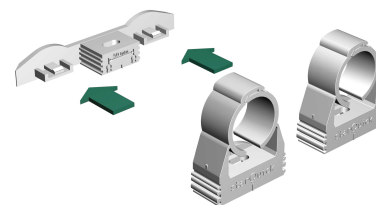

# BIS starQuick® Duo Wall Plate

(C 05 20)

accessories BIS starQuick® Pipe Clamps without Nut

## Features and Benefits

- for fixing of two pipes with starQuick® Clamps
- suitable for starQuick® Clamps up to SQ-20
- the distance between the pipe and the wall is equal to that of a single clip
- material: modified PA6 (polyamide), grey or white
- resistant to UV, ageing, oil and petrol
- no corrosion, recyclable, halogen free
- temperature resistance from approx. -40 °C to approx. +90 °C (constant); short to approx. +130 °C

Part No.	Model	Colour	F <sub>a,z</sub> (N)	Pack 1	Pack 2
0854000	-	Grey (RAL 7035)	600	100	1,200
0855000	-	White (RAL 9003)	600	100	1,200
0854300	With hammer-in screw	Grey (RAL 7035)	600	50	600

*Hammer-in screw: suitable for fixing into concrete, aerated concrete, brick.*

**Complementary**  
BIS starQuick® Hammer-in Screw

**Alternative**  
BIS starQuick® Rail