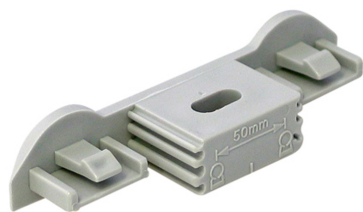

# BIS starQuick® Duo Wall Plate

(C 05 20)

accessories BIS starQuick® Pipe Clamps without Nut

## Features and Benefits

- for fixing of two pipes with starQuick® Clamps
- suitable for starQuick® Clamps up to SQ-20
- the distance between the pipe and the wall is equal to that of a single clip
- material: modified PA6 (polyamide), grey or white
- resistant to UV, ageing, oil and petrol
- no corrosion, recyclable, halogen free
- temperature resistance from approx. -40 °C to approx. +90 °C (constant); short to approx. +130 °C

Part No.	Model	Colour	F <sub>a,z</sub> (N)	Pack 1	Pack 2
0854000	-	Grey (RAL 7035)	600	100	1,200
0855000	-	White (RAL 9003)	600	100	1,200
0854300	With hammer-in screw	Grey (RAL 7035)	600	50	600

*Hammer-in screw: suitable for fixing into concrete, aerated concrete, brick.*