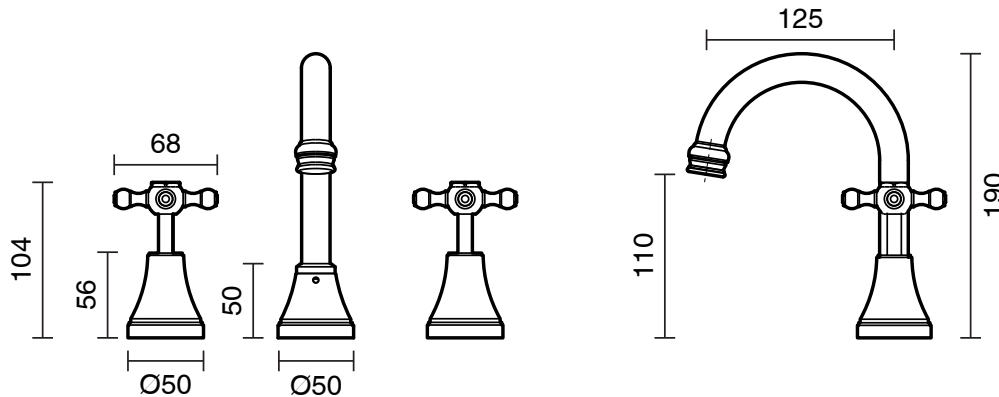

## Kado Era Basin Set Swivel Cross Handles Chrome (5 Star)

9507751

SPECIFICATIONS	
Recommended Use	Domestic, Hotel & Commercial
Colour	Chrome
Finish	Polished
Material	DR Brass
Recommended Pressure Range	150 - 500 kPa
Maximum Continuous Working Temperature	80 deg C
Suitable for Storage Tank Hot Water	Yes
Suitable for Continuous Flow Hot Water	Yes
Suitable for Gravity Feed Hot Water	No
WARRANTY	
Warranty - Domestic Use	10 Years
Spare Parts & Labour	12 Months
<i>Please refer to Warranty Page for full Terms and Conditions</i>	

Dimensions are nominal measurements only.