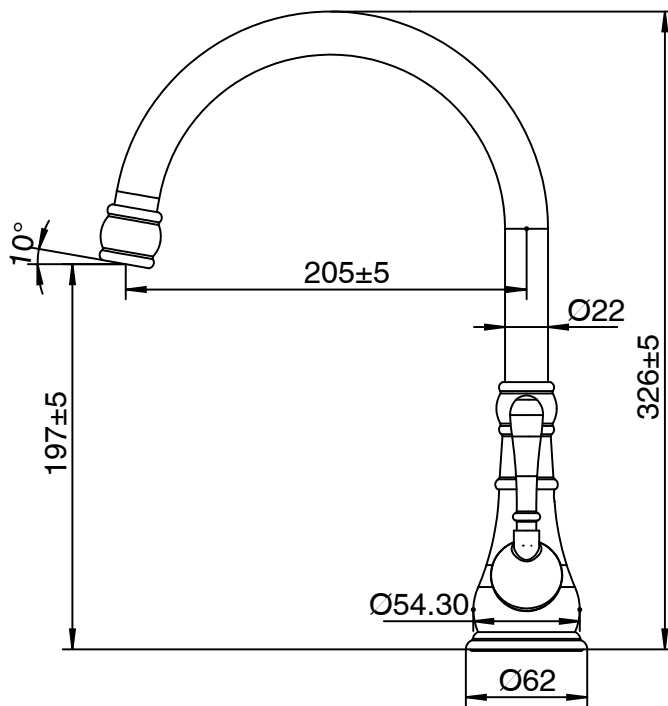

Milli

Milli Voir Gooseneck Sink Mixer Brushed Gold (4 Star)

2266259

SPECIFICATIONS

Recommended Use	Domestic, Hotel & Commercial
Colour	Brushed Gold
Material	DR Brass
Recommended Pressure Range	150 - 500 kPa
Maximum Continuous Working Temperature	80 deg C
Suitable for Storage Tank Hot Water	Yes
Suitable for Continuous Flow Hot Water	Yes
Suitable for Gravity Feed Hot Water	No

WARRANTY

Warranty - Domestic Use	15 Years
Spare Parts & Labour	12 Months

Please refer to Warranty Page for full Terms and Conditions

Dimensions are nominal measurements only.

CLEANING RECOMMENDATIONS:

We recommend the use of soapy water or approved cleaners. This product should not be cleaned with abrasive materials. Damage caused by any improper treatment is not covered by the product warranty. Refer to Warranty Conditions

Disclaimer: Products in this specification manual must by regulation be installed by licensed and registered trade people. The manufacturer/distributor reserves the right to vary specifications or delete models from their range without prior notification. Dimensions are nominal measurements only. Dimensions and set-outs listed are correct at time of publication however the manufacturer/distributor takes no responsibility for printing errors.

Published 12/10/2023

To see the complete Milli range go to www.reece.com.au