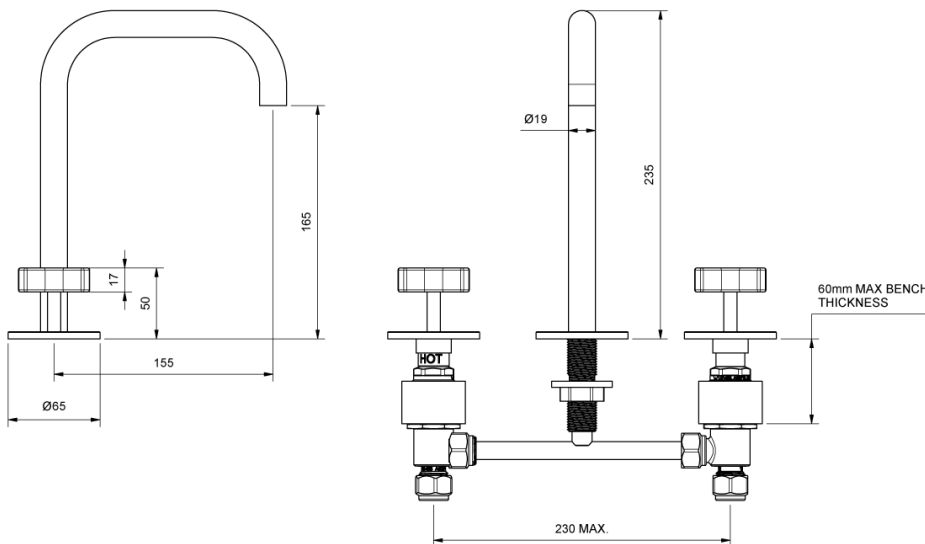

Milli Exo Basin Set Gunmetal (4 Star)

2299057

SPECIFICATIONS

Recommended Use	Domestic, Hotel & Commercial
Colour	Gunmetal
Finish	Matte
Body Material	Electroplated Brass
Recommended Pressure Range	150 - 500 kPa
Maximum Continuous Working Temperature	80 deg C
Suitable for Storage Tank Hot Water	Yes
Suitable for Continuous Flow Hot Water	Yes
Suitable for Gravity Feed Hot Water	No

WARRANTY

Warranty - Domestic Use	15 Years
Spare Parts & Labour	5 Years

Please refer to Warranty Page for full Terms and Conditions

Dimensions are nominal measurements only.

CLEANING RECOMMENDATIONS:

We recommend the use of soapy water or approved cleaners. This product should not be cleaned with abrasive materials. Damage caused by any improper treatment is not covered by the product warranty. Refer to Warranty Conditions

Disclaimer: Products in this specification manual must by regulation be installed by licensed and registered trade people. The manufacturer/distributor reserves the right to vary specifications or delete models from their range without prior notification. Dimensions are nominal measurements only. Dimensions and set-outs listed are correct at time of publication however the manufacturer/distributor takes no responsibility for printing errors.

Published 30/09/2022

To see the complete Milli range go to www.reece.com.au