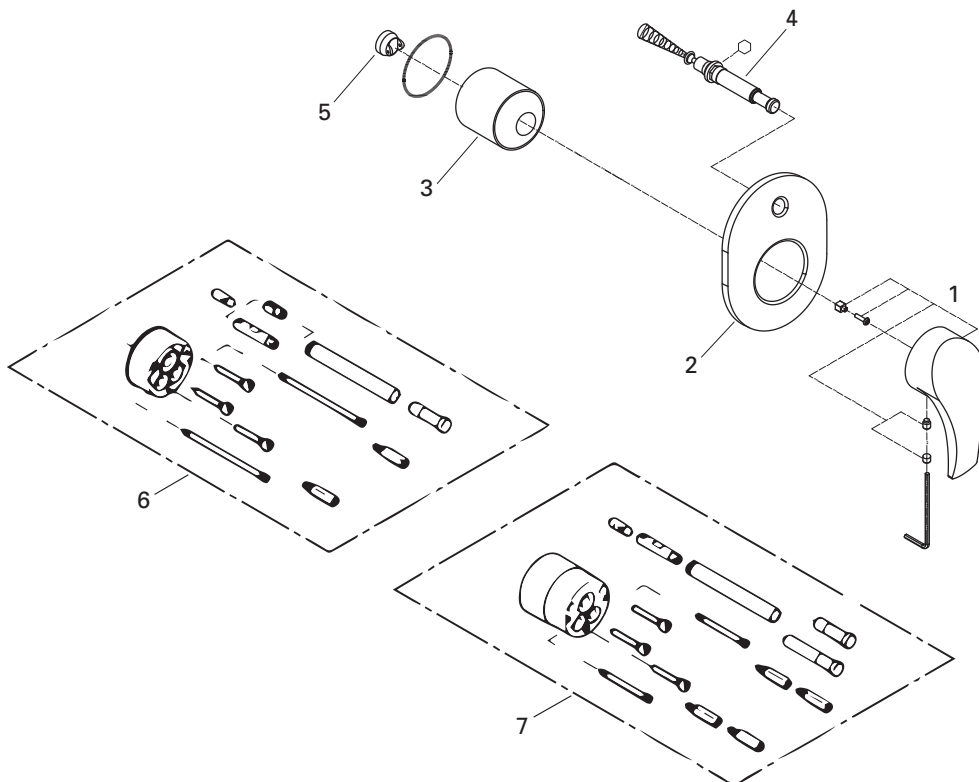

Care

For directions on the care of this fitting, please refer to the accompanying care instructions.

EUROSMART
 SINGLE LEVER SHOWER MIXER WITH DIVERTER
 MODEL #19450002

Pure Freude
 an Wasser

Spare Parts

Pos.-nr.	Product Description	Order-nr.	Units per package
1	Lever	46903000	1
2	Escutcheon		1
3	Sleve (Cap)	09038000	1
4	Replacement kit for rotary valve	46737000	1
5	Temperature limiter - optional extra	46308000	1
6	Extension set 1/2" 25 mm - optional extra	46191000	1
7	Extension set 50mm - optional extra	46343000	1