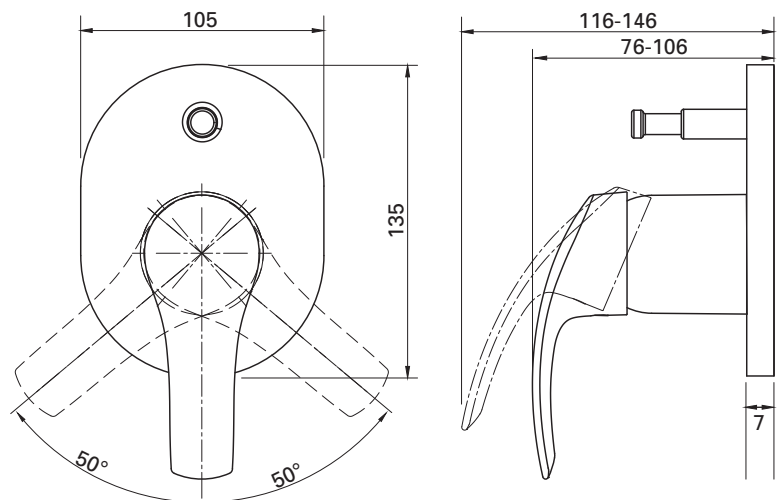

EUROSMART
SINGLE LEVER SHOWER MIXER WITH DIVERTER
MODEL #19450002

*Pure Freude
an Wasser*

Product Specifications

Product Description:
Single Lever Shower/Bath Mixer with Diverter Trim-Set

Standard Specification:
Trimset for final installation for 33961000

Trimset only, not supplied with Concealed Body

GROHE StarLight® chrome finish
Automatic diverter: Bath/Shower