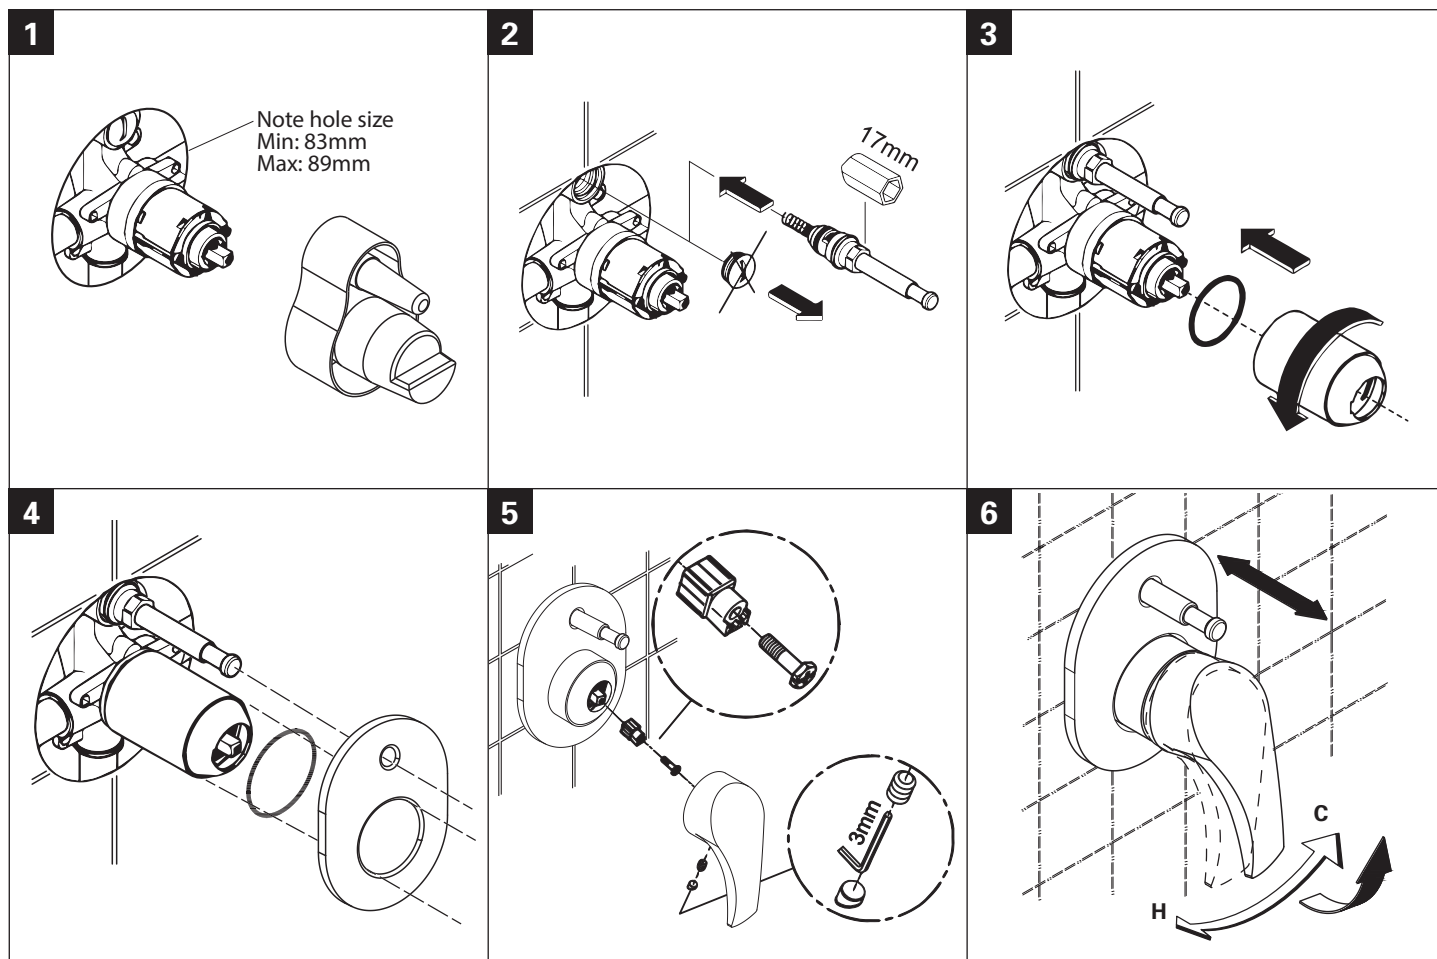

EUROSMART
SINGLE LEVER SHOWER MIXER WITH DIVERTER
MODEL #19450002

*Pure Freude
an Wasser*

Product Specifications

Product Description:
Single Lever Shower/Bath Mixer with Diverter Trim-Set

Standard Specification:
Trimset for final installation for 33961000

Trimset only, not supplied with Concealed Body

GROHE StarLight® chrome finish
Automatic diverter: Bath/Shower

Installation instructions

Installation Instructions

Flush piping system prior and after installation of fitting thoroughly!