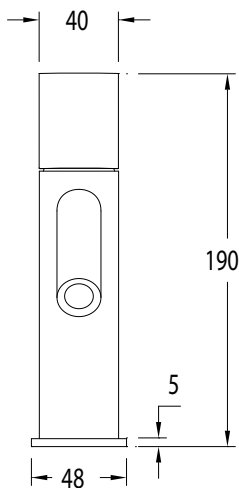

Milli Pure Basin Mixer Tap with Linear Textured Handle (6*)

SPECIFICATIONS	
Recommended Use	Domestic, Commercial, Hotel
Colour Variations	Chrome, Matte Black, Brushed Nickel, Brushed Gunmetal
Recommended Pressure Range	300 - 500Kpa
Max Continuous Working Pressure	500Kpa
Max Continuous Working Temperature	65 deg. C
Suitable for Storage Tank Hot Water	Yes
Suitable for Continuous Flow Hot Water	No
Suitable for Gravity Feed Hot Water	No
WARRANTY	
Warranty - Domestic Use	15 Years
Spare Parts Labour	1 Year

Dimensions are nominal measurements only.

Disclaimer: Products in this specification manual must by regulation be installed by licensed and registered trade people. The manufacturer/distributor reserves the right to vary specifications or delete models from their range without prior notification. Dimensions are nominal measurements only. Dimensions and set-outs listed are correct at time of publication however the manufacturer/distributor takes no responsibility for printing errors.