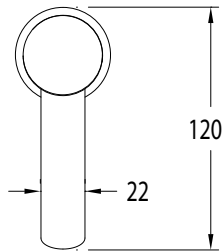

Milli Pure Basin Mixer Tap with Linear Textured Handle (6*)

SPECIFICATIONS	
Recommended Use	Domestic, Commercial, Hotel
Colour Variations	Chrome, Matte Black, Brushed Nickel, Brushed Gunmetal
Recommended Pressure Range	300 - 500Kpa
Max Continuous Working Pressure	500Kpa
Max Continuous Working Temperature	65 deg. C
Suitable for Storage Tank Hot Water	Yes
Suitable for Continuous Flow Hot Water	No
Suitable for Gravity Feed Hot Water	No
WARRANTY	
Warranty - Domestic Use	15 Years
Spare Parts Labour	1 Year

Dimensions are nominal measurements only.

Disclaimer: Products in this specification manual must by regulation be installed by licensed and registered trade people. The manufacturer/distributor reserves the right to vary specifications or delete models from their range without prior notification. Dimensions are nominal measurements only. Dimensions and set-outs listed are correct at time of publication however the manufacturer/distributor takes no responsibility for printing errors.