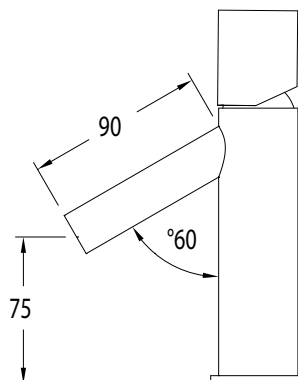

Milli Pure Basin Mixer Tap with Linear Textured Handle (6*)

SPECIFICATIONS	
Recommended Use	Domestic, Commercial, Hotel
Colour Variations	Chrome, Matte Black, Brushed Nickel, Brushed Gunmetal
Recommended Pressure Range	300 - 500Kpa
Max Continuous Working Pressure	500Kpa
Max Continuous Working Temperature	65 deg. C
Suitable for Storage Tank Hot Water	Yes
Suitable for Continuous Flow Hot Water	No
Suitable for Gravity Feed Hot Water	No
WARRANTY	
Warranty - Domestic Use	15 Years
Spare Parts Labour	1 Year

Dimensions are nominal measurements only.

Disclaimer: Products in this specification manual must by regulation be installed by licensed and registered trade people. The manufacturer/distributor reserves the right to vary specifications or delete models from their range without prior notification. Dimensions are nominal measurements only. Dimensions and set-outs listed are correct at time of publication however the manufacturer/distributor takes no responsibility for printing errors.