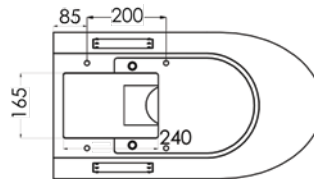

In stock and available for immediate delivery

Top

Rear

Side

Bottom

Cross Section

Detail B

Please Note: S trap pan is supplied with a separate pan bend. Set out dimension 120mm.

Details accurate at time of print. Whilst all care has been taken in compiling this information, designs & dimensions shown are indicative only and should not be relied upon without prior approval.