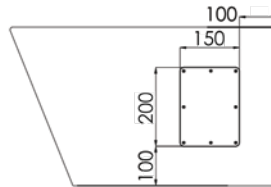

In stock and available for immediate delivery

Top

Rear

Side

Bottom

Cross Section

Detail B

Please Note: S trap pan is supplied with a separate pan bend. Set out dimension 120mm.

Details accurate at time of print. Whilst all care has been taken in compiling this information, designs & dimensions shown are indicative only and should not be relied upon without prior approval.