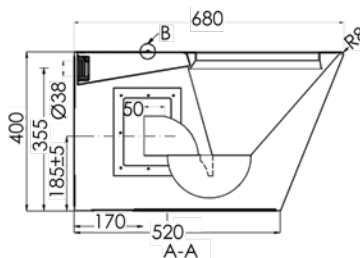

In stock and available for immediate delivery

Top

Rear

Side

Bottom

Cross Section

Detail B

Please Note: S trap pan is supplied with a separate pan bend. Set out dimension 120mm.

Details accurate at time of print. Whilst all care has been taken in compiling this information, designs & dimensions shown are indicative only and should not be relied upon without prior approval.