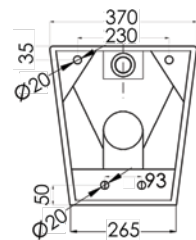

In stock and available for immediate delivery

Top

Rear

Side

Bottom

Cross Section

Detail B

Please Note: S trap pan is supplied with a separate pan bend. Set out dimension 120mm.

Details accurate at time of print. Whilst all care has been taken in compiling this information, designs & dimensions shown are indicative only and should not be relied upon without prior approval.