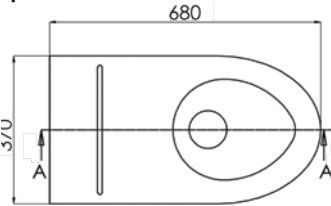

In stock and available for immediate delivery

Top

Rear

Side

Bottom

Cross Section

Detail B

Please Note: S trap pan is supplied with a separate pan bend. Set out dimension 120mm.