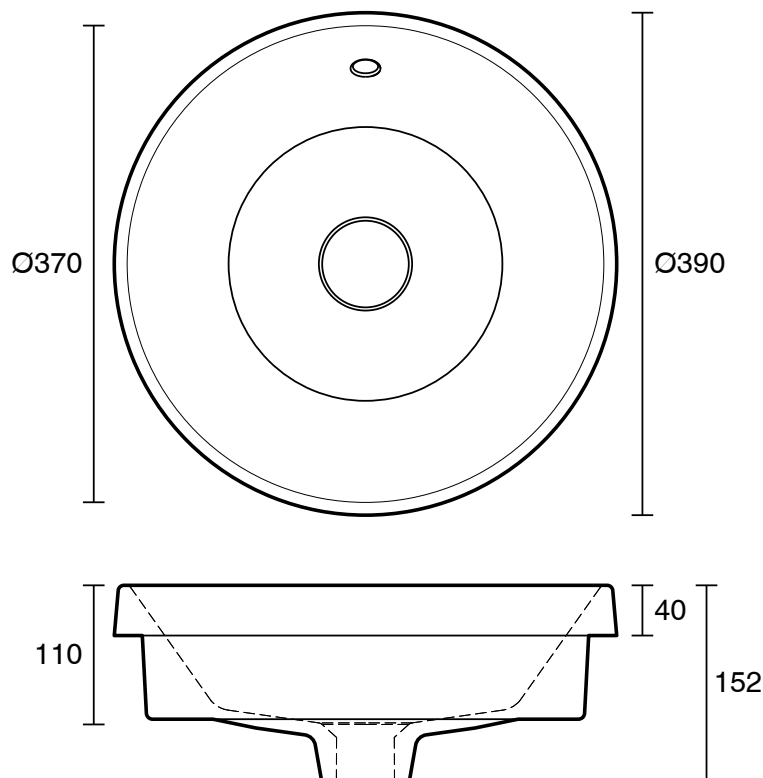

Roca The Gap Round Semi Inset Basin 390mm With Overflow White

1807929

SPECIFICATIONS

Recommended Use	Domestic, Hotel & Commercial
Material	Vitreous China
Basin Colour	White
Bowl Capacity	3.2 ltr
Weight	8.1 kg
Taphole Configuration	No Taphole
Overflow Configuration	Overflow
Plug & Waste	Sold Separately
Tapware	Sold Separately

WARRANTY

Warranty - Domestic Use	15 Years
Spare Parts & Labour	12 Months

Please refer to Warranty Page for full Terms and Conditions

Dimensions are nominal measurements only.

CLEANING RECOMMENDATIONS:

We recommend the use of soapy water or approved cleaners. This product should not be cleaned with abrasive materials. Damage caused by any improper treatment is not covered by the product warranty. Refer to Warranty Conditions

Disclaimer: Products in this specification manual must by regulation be installed by licensed and registered trade people. The manufacturer/distributor reserves the right to vary specifications or delete models from their range without prior notification. Dimensions are nominal measurements only. Dimensions and set-outs listed are correct at time of publication however the manufacturer/distributor takes no responsibility for printing errors.

Published 04/07/2024

To see the complete Roca range go to
www.reece.com.au