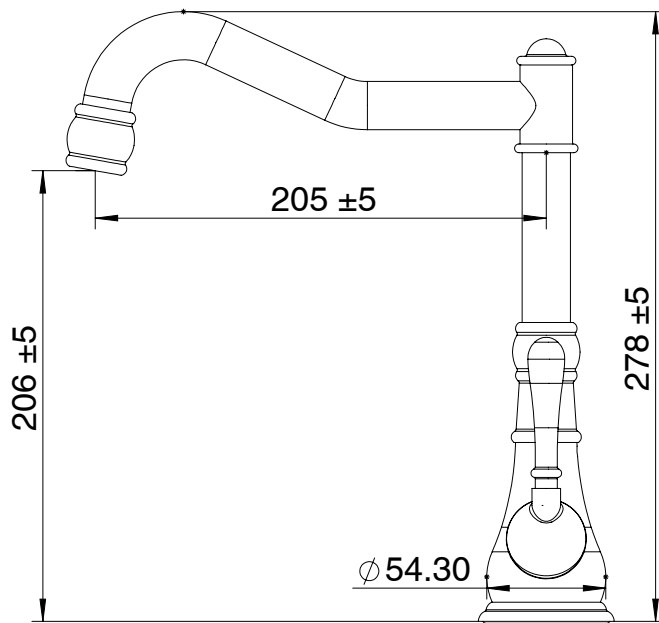

Milli

Milli Voir English Sink Mixer Chrome (4 Star)

2265299

SPECIFICATIONS

Recommended Use	Domestic, hotel and commercial
Colour	Chrome
Material	DR Brass
Recommended Pressure Range	150 - 500 kPa
Max Continuous Working Pressure	500 kPa
Max Continuous Working Temperature	80 deg C
Suitable for Storage Tank Hot Water	Yes
Suitable for Continuous Flow Hot Water	Yes
Suitable for Gravity Feed Hot Water	No

WARRANTY

Warranty - Domestic Use	15 Years
Spare Parts & Labour	12 Months

Please refer to Warranty Page for full Terms and Conditions

Dimensions are nominal measurements only.

CLEANING RECOMMENDATIONS:

We recommend the use of soapy water or approved cleaners. This product should not be cleaned with abrasive materials. Damage caused by any improper treatment is not covered by the product warranty. Refer to Warranty Conditions

Disclaimer: Products in this specification manual must by regulation be installed by licensed and registered trade people. The manufacturer/distributor reserves the right to vary specifications or delete models from their range without prior notification. Dimensions are nominal measurements only. Dimensions and set-outs listed are correct at time of publication however the manufacturer/distributor takes no responsibility for printing errors.

Published 01/06/2020

To see the complete Milli range go to www.reece.com.au