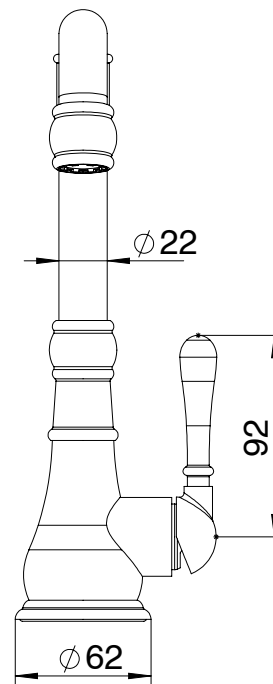

Milli

Milli Voir English Sink Mixer Chrome (4 Star)

2265299

SPECIFICATIONS

Recommended Use	Domestic, hotel and commercial
Colour	Chrome
Material	DR Brass
Recommended Pressure Range	150 - 500 kPa
Max Continuous Working Pressure	500 kPa
Max Continuous Working Temperature	80 deg C
Suitable for Storage Tank Hot Water	Yes
Suitable for Continuous Flow Hot Water	Yes
Suitable for Gravity Feed Hot Water	No

WARRANTY

Warranty - Domestic Use	15 Years
Spare Parts & Labour	12 Months

Please refer to Warranty Page for full Terms and Conditions

Dimensions are nominal measurements only.

CLEANING RECOMMENDATIONS:

We recommend the use of soapy water or approved cleaners. This product should not be cleaned with abrasive materials. Damage caused by any improper treatment is not covered by the product warranty. Refer to Warranty Conditions

Disclaimer: Products in this specification manual must by regulation be installed by licensed and registered trade people. The manufacturer/distributor reserves the right to vary specifications or delete models from their range without prior notification. Dimensions are nominal measurements only. Dimensions and set-outs listed are correct at time of publication however the manufacturer/distributor takes no responsibility for printing errors.

Published 01/06/2020

To see the complete Milli range go to www.reece.com.au