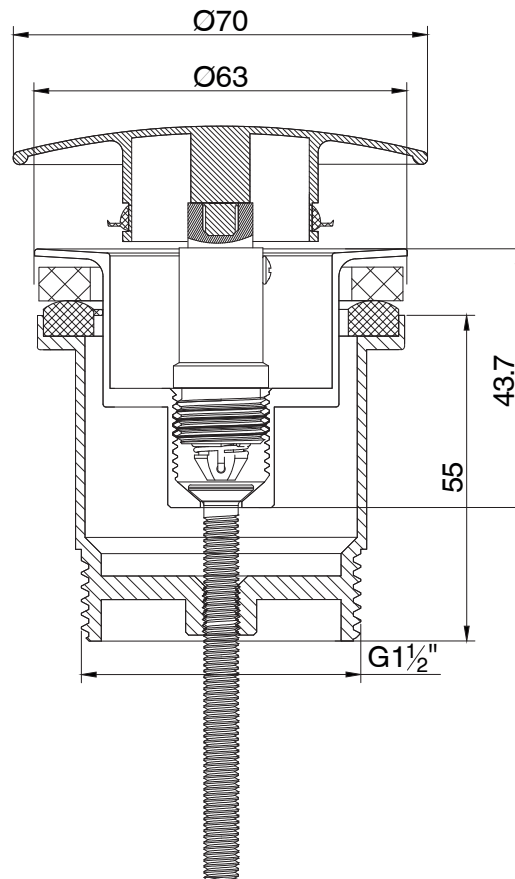

WARRANTY

Replacement Only - Domestic Use	12 Months

Please refer to Warranty Page for full Terms and Conditions