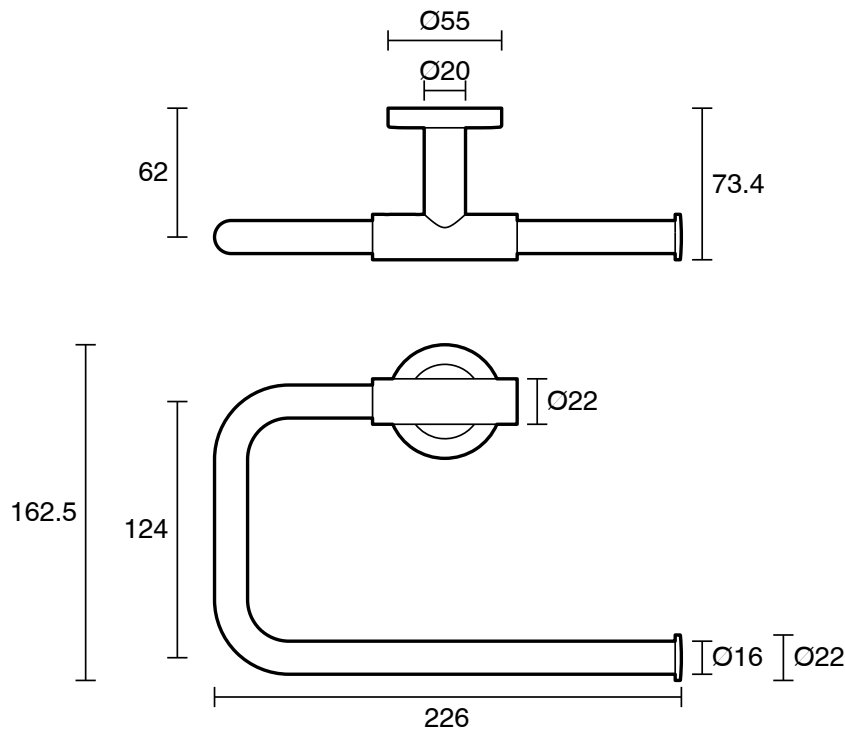

Roca Ona Guest Towel Ring Matte White

15084

SPECIFICATIONS	
Recommended Use	Domestic;Commercial;Hotel
Colour Category	White
Colour Finish	Matte White
Primary Material	Brass
WARRANTY	
Replacement Only - Domestic Use	15
Parts Replacement Only	1
<i>Please refer to Warranty Page for full Terms and Conditions</i>	

Disclaimer: Products in this specification manual must by regulation be installed by licensed and registered trade people. The manufacturer/distributor reserves the right to vary specifications or delete models from their range without prior notification. Dimensions are nominal measurements only. Dimensions and set-outs listed are correct at time of publication however the manufacturer/distributor takes no responsibility for printing errors.