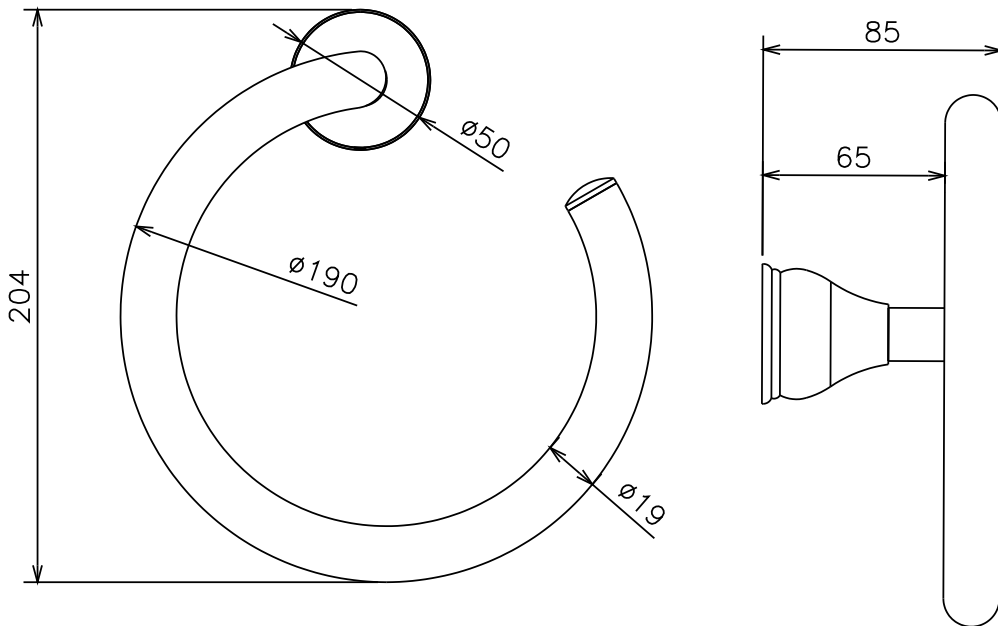

WARRANTY

Replacement Only - Domestic Use 15 Years

Please refer to Warranty Page for full Terms and Conditions