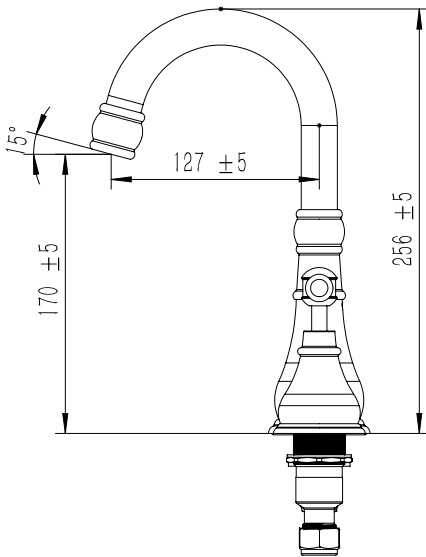

Milli Voir Basin Set Lever Handle Brushed Nickel (5 Star)

2265453

SPECIFICATIONS

Recommended Use	Domestic, hotel and commercial
Colour	Brushed Nickel
Material	DR Brass
Recommended Pressure Range	150 - 500 kPa
Max Continuous Working Pressure	500 kPa
Max Continuous Working Temperature	80 deg C
Suitable for Storage Tank Hot Water	Yes
Suitable for Continuous Flow Hot Water	Yes
Suitable for Gravity Feed Hot Water	No

WARRANTY

Warranty - Domestic Use	15 Years
Spare Parts & Labour	12 Months

Please refer to Warranty Page for full Terms and Conditions

Dimensions are nominal measurements only.

CLEANING RECOMMENDATIONS:

We recommend the use of soapy water or approved cleaners. This product should not be cleaned with abrasive materials. Damage caused by any improper treatment is not covered by the product warranty. Refer to Warranty Conditions

Disclaimer: Products in this specification manual must by regulation be installed by licensed and registered trade people. The manufacturer/distributor reserves the right to vary specifications or delete models from their range without prior notification. Dimensions are nominal measurements only. Dimensions and set-outs listed are correct at time of publication however the manufacturer/distributor takes no responsibility for printing errors.

Published 01/06/2020

To see the complete Milli range go to www.reece.com.au