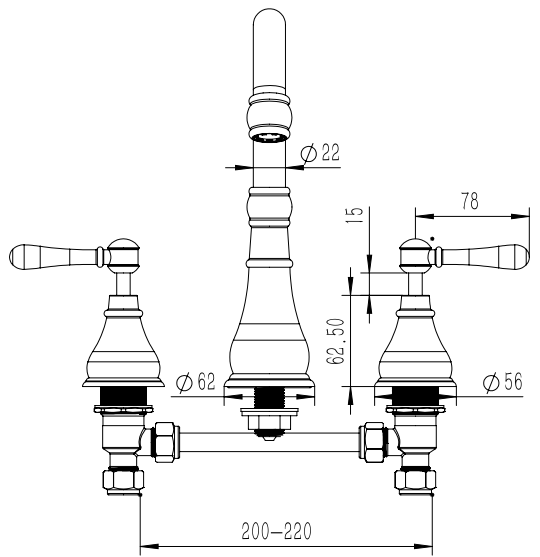

Milli Voir Basin Set Lever Handle Brushed Nickel (5 Star)

2265453

SPECIFICATIONS

Recommended Use	Domestic, hotel and commercial
Colour	Brushed Nickel
Material	DR Brass
Recommended Pressure Range	150 - 500 kPa
Max Continuous Working Pressure	500 kPa
Max Continuous Working Temperature	80 deg C
Suitable for Storage Tank Hot Water	Yes
Suitable for Continuous Flow Hot Water	Yes
Suitable for Gravity Feed Hot Water	No

WARRANTY

Warranty - Domestic Use	15 Years
Spare Parts & Labour	12 Months

Please refer to Warranty Page for full Terms and Conditions

Dimensions are nominal measurements only.

CLEANING RECOMMENDATIONS:

We recommend the use of soapy water or approved cleaners. This product should not be cleaned with abrasive materials. Damage caused by any improper treatment is not covered by the product warranty. Refer to Warranty Conditions

Disclaimer: Products in this specification manual must by regulation be installed by licensed and registered trade people. The manufacturer/distributor reserves the right to vary specifications or delete models from their range without prior notification. Dimensions are nominal measurements only. Dimensions and set-outs listed are correct at time of publication however the manufacturer/distributor takes no responsibility for printing errors.

Published 01/06/2020

To see the complete Milli range go to www.reece.com.au