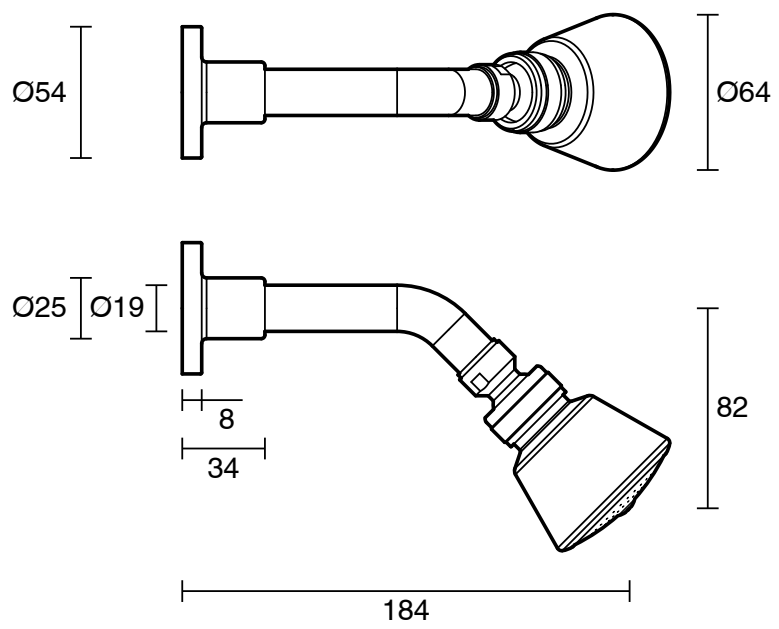

S U S S E X

Sussex Scala Shower Head and Arm LUX PVD Matte Opium Black (3 Star)

2267136

SPECIFICATIONS

Recommended Use	Domestic;Hotel;Commercial
Colour Finish	Matte Opium Black
Primary Material	Brass
Recommended Pressure Range	150 - 500 kPa as per AS3500
Max Continuous Working Temperature (deg C)	65
Min Continuous Working Temperature (deg C)	5
Hot Water Unit Suitability	Gravity Feed;Storage Tank;Continuous Flow

WARRANTY

Warranty - Domestic Use (Years)	15
Spare Parts & Labour (Years)	15

Please refer to Warranty Page for full Terms and Conditions

Dimensions are nominal measurements only.

CLEANING RECOMMENDATIONS:

We recommend the use of soapy water or approved cleaners. This product should not be cleaned with abrasive materials. Damage caused by any improper treatment is not covered by the product warranty. Refer to Warranty Conditions

Disclaimer: Products in this specification manual must by regulation be installed by licensed and registered trade people. The manufacturer/distributor reserves the right to vary specifications or delete models from their range without prior notification. Dimensions are nominal measurements only. Dimensions and set-outs listed are correct at time of publication however the manufacturer/distributor takes no responsibility for printing errors.
Published 12/03/2025

To see the complete Sussex range go to www.reece.com.au