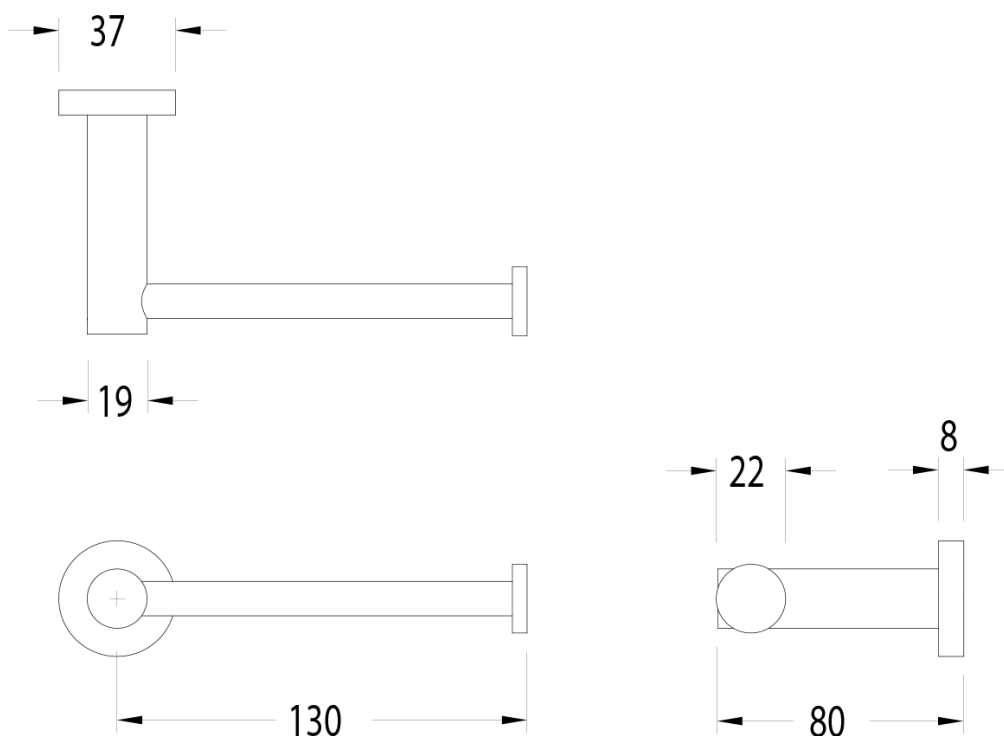

## Sussex Pure Toilet Roll Holder PVD Matte Black

9511414

SPECIFICATIONS	
Recommended Use	Residential;Commercial
Colour Finish	Matte Black
Primary Material	DR Brass
WARRANTY	
Residential Use (Years)	40
Commercial Use (Years)	10
<i>Please refer to Sussex Warranty page for full Terms and Conditions</i>	

Dimensions are nominal measurements only.