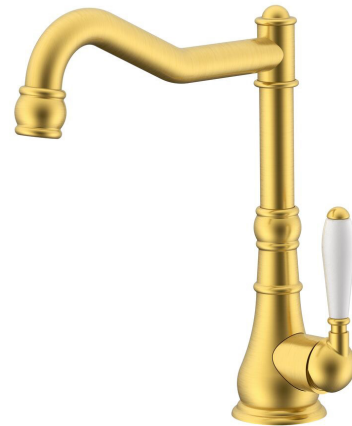

Milli

Milli Voir English Sink Mixer Porcelain Handles Brushed Gold (4 Star)

2266262

SPECIFICATIONS

Recommended Use	Domestic, Hotel & Commercial
Colour	Brushed Gold
Body Material	DR Brass
Recommended Pressure Range	150 - 500 kPa
Maximum Continuous Working Temperature	80 deg C
Suitable for Storage Tank Hot Water	Yes
Suitable for Continuous Flow Hot Water	Yes
Suitable for Gravity Feed Hot Water	No

WARRANTY

Warranty - Domestic Use	15 Years
Spare Parts & Labour	12 Months

Please refer to Warranty Page for full Terms and Conditions

Dimensions are nominal measurements only.

CLEANING RECOMMENDATIONS:

We recommend the use of soapy water or approved cleaners. This product should not be cleaned with abrasive materials. Damage caused by any improper treatment is not covered by the product warranty. Refer to Warranty Conditions

Disclaimer: Products in this specification manual must by regulation be installed by licensed and registered trade people. The manufacturer/distributor reserves the right to vary specifications or delete models from their range without prior notification. Dimensions are nominal measurements only. Dimensions and set-outs listed are correct at time of publication however the manufacturer/distributor takes no responsibility for printing errors.

Published 19/03/2024

To see the complete Milli range go to www.reece.com.au