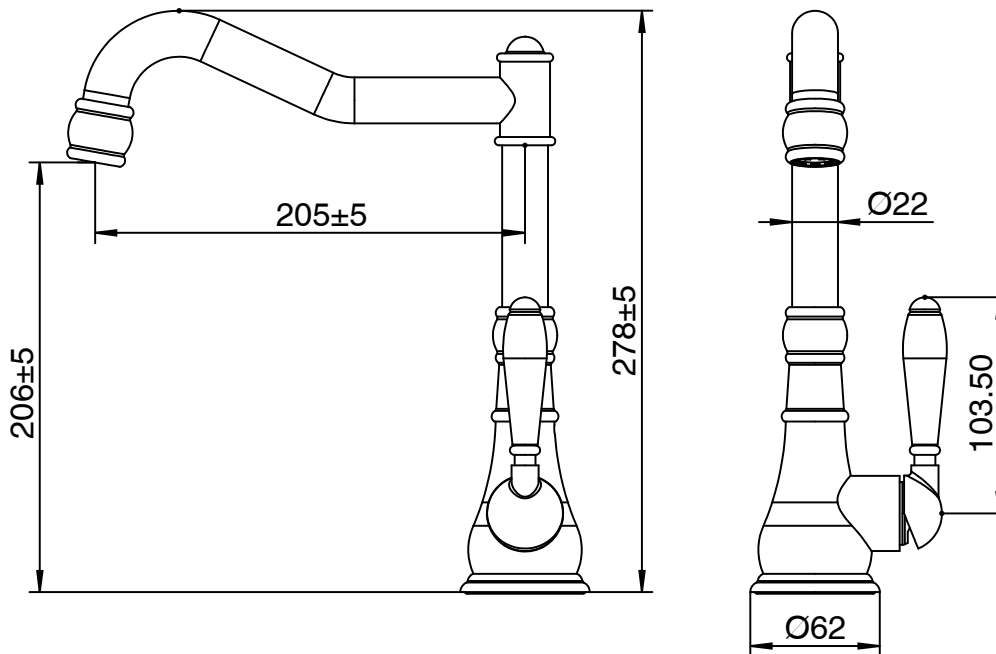

Milli

Milli Voir English Sink Mixer Porcelain Handles Brushed Gold (4 Star)

2266262

SPECIFICATIONS

Recommended Use	Domestic, Hotel & Commercial
Colour	Brushed Gold
Body Material	DR Brass
Recommended Pressure Range	150 - 500 kPa
Maximum Continuous Working Temperature	80 deg C
Suitable for Storage Tank Hot Water	Yes
Suitable for Continuous Flow Hot Water	Yes
Suitable for Gravity Feed Hot Water	No

WARRANTY

Warranty - Domestic Use	15 Years
Spare Parts & Labour	12 Months

Please refer to Warranty Page for full Terms and Conditions

Dimensions are nominal measurements only.

CLEANING RECOMMENDATIONS:

We recommend the use of soapy water or approved cleaners. This product should not be cleaned with abrasive materials. Damage caused by any improper treatment is not covered by the product warranty. Refer to Warranty Conditions

Disclaimer: Products in this specification manual must by regulation be installed by licensed and registered trade people. The manufacturer/distributor reserves the right to vary specifications or delete models from their range without prior notification. Dimensions are nominal measurements only. Dimensions and set-outs listed are correct at time of publication however the manufacturer/distributor takes no responsibility for printing errors.

Published 19/03/2024

To see the complete Milli range go to www.reece.com.au