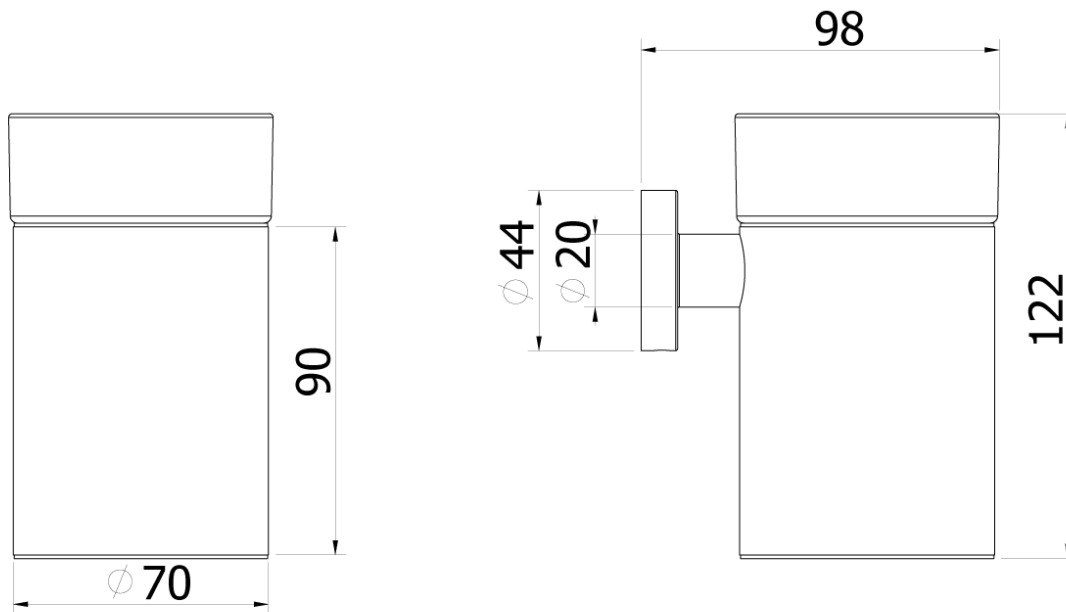

Milli Axon MK2 Wall Mount Tumbler Glass/Chrome

9505135

SPECIFICATIONS

Recommended Use	Domestic, Hotel & Commercial
Colour	Glass/Chrome
Material	Stainless Steel/Zinc Alloy

WARRANTY

Domestic Use Replacement Only	15 Years

Please refer to Warranty Page for full Terms and Conditions

Dimensions are nominal measurements only.

CLEANING RECOMMENDATIONS:

We recommend the use of soapy water or approved cleaners. This product should not be cleaned with abrasive materials. Damage caused by any improper treatment is not covered by the product warranty. Refer to Warranty Conditions

Disclaimer: Products in this specification manual must by regulation be installed by licensed and registered trade people. The manufacturer/distributor reserves the right to vary specifications or delete models from their range without prior notification. Dimensions are nominal measurements only. Dimensions and set-outs listed are correct at time of publication however the manufacturer/distributor takes no responsibility for printing errors.

Published 28/07/2021

To see the complete Milli range go to www.reece.com.au