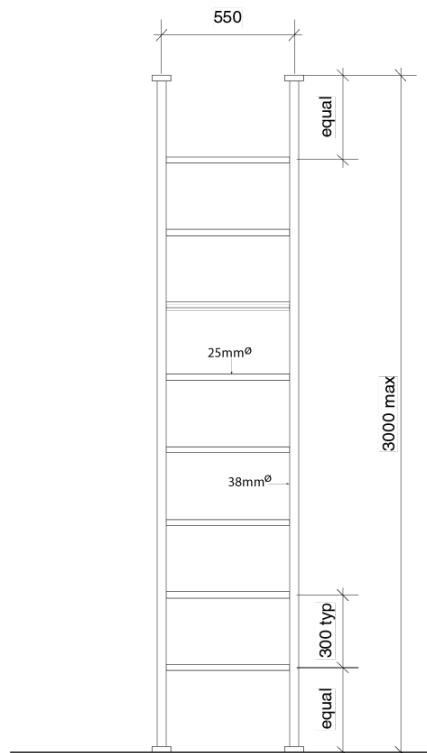

Milli Mood Edit Non Heated Towel Rail Floor to Ceiling 550mm Chrome

119550

SPECIFICATIONS

Recommended Use	Domestic, Hotel & Commercial
Colour	Chrome
Finish	Polished
Material	Copper Tube with Brass Fittings

WARRANTY

Warranty - Domestic Use	15 Years
Spare Parts & Labour	12 Months

Please refer to Warranty Page for full Terms and Conditions

Dimensions are nominal measurements only.

CLEANING RECOMMENDATIONS:

We recommend the use of a soft dry cloth. This product should not be cleaned with abrasive materials or cleaning agents. Damage caused by improper treatment is not covered by the product warranty - refer to warranty conditions.

Disclaimer: Products in this specification manual must by regulation be installed by licensed and registered trade people. The manufacturer/distributor reserves the right to vary specifications or delete models from their range without prior notification. Dimensions are nominal measurements only. Dimensions and set-outs listed are correct at time of publication however the manufacturer/distributor takes no responsibility for printing errors.

Published 18/02/2022

To see the complete Milli range go to www.reece.com.au/bathrooms